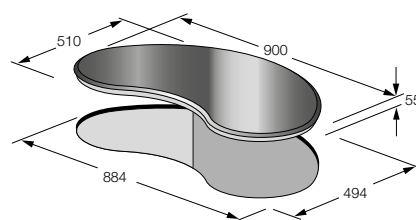

CeraBlack glass ceramic
CHM 904 ID TS BK
Code EAN 8019801014347

kit of 4 inductor discs for cooking with non-induction pans
INDUKIT 4