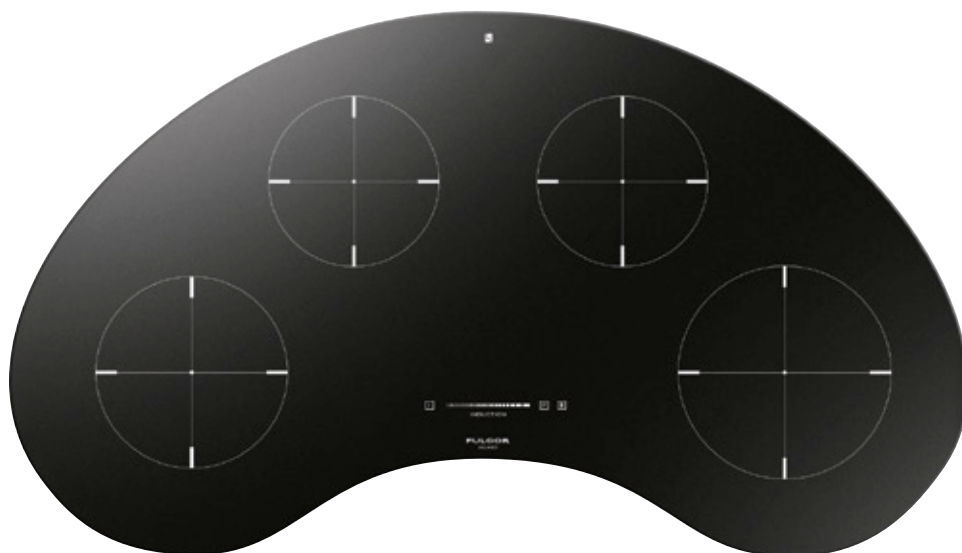

INDUCTION HOBS

CHM 904 ID TS

Glass ceramic surfaces

Slider Control

Pan detection sensor

Timer

Power limiter

Residual heat sensor

Temperature limit sensor

Flush-top installation

Over-top installation

External dimension 90 cm

INDUCTION HOB

Glass ceramic finish
Curve design

FEATURES

4 hotplates
LPC limiting power consumption (removable on request)
Automatic heating
End-of-cooking timer
Pause function

FEATURES

Centralised slider touch controls
Optional flush-top installation

SAFETY

Saucepan detection sensor
Safety switch (to prevent accidental use)
Residual heat indicator (H)
Automatic power off with temperature sensor