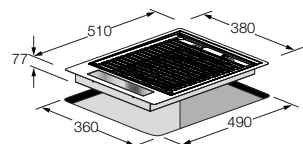

Hob supplied with cover in black tempered glass

Stainless steel
CPH 401 BQ TC X
Code EAN 8019801008810