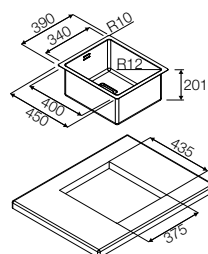

Stainless steel
P1B 3945 Q F-SF
Code EAN 8019801011193