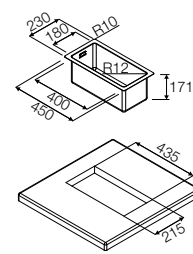

Stainless steel
P1B 2345 Q F-SF
Code EAN 8019801011209