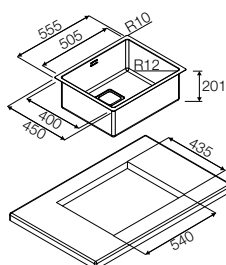

STANDARD ACCESSORIES

1 square manual drain plate
Siphon