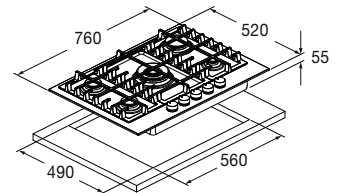

## Gas Hob 75

FPH 7541 G WK X

- Electric ignition under the knob
- Fine satin-finish stainless steel finish
- Low Edge profile
- Burners with brass flame spreader
- Brass wok burner
- Professional cast iron grates
- Metal knobs with a stainless steel finish

## Features

The 75 cm hob features metal knobs with a ring nut and 5 brass burners with a flame spreader. Wok (4.0 kW) in the centre. The provided cast iron continuous grates ensure maximum safety and comfort when moving the pans from one burner to another.

# GAS HOBS

STEEL GAS HOBS

FPH 7541 G WK X	
Type	Gas hob 75
Finish	Stainless Steel
<b>GAS BURNER PERFORMANCE</b>	
Front RH	1000 W
Rear RH	3000 W
LH wok	-
Front LH	1750 W
Rear LH	1750 W
Centre	4000 W
Front centre	-
Rear centre	-
<b>CONTROLS - FEATURES</b>	
Knob regulation	•
Electric ignition under the knob	•
Gas safety	•
Cast-iron grids / Burners - brass ring	• / 5
<b>ACCESSORIES</b>	
Wok adapter	•
<b>POWER RATING</b>	
Voltage / Frequency (V - Hz)	220 - 240 V; 50 - 60 Hz
Power cord	•
Plug	Schuko
<b>DIMENSIONS</b>	
Width (mm)	760
Height (mm)	55
Depth (mm)	520
Built-In Cut Out (W x D) mm	560 x 490