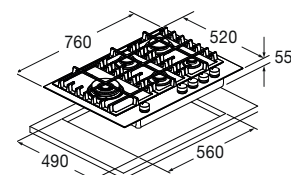

Features

The 75 cm hob has a unique and exclusive design and features a black or white glass finish, metal knobs with a ring nut, and 5 brass burners with a flame spreader. Wok (4.0 kW) on the left-hand side. The provided cast iron continuous grates ensure maximum safety and comfort when moving the pans from one burner to another.

Moreover, safety is ensured by a thermocouple system that stops accidental gas leaks.

It comes with a cast iron wok adapter.

WHITE GLASS
 FPH 755 G WK WHG
 EAN 8019801032501

GAS HOBS

GLASS GAS HOBS

FPH 755 G WK WHG	
Type	Gas hob 75
Finish	White Glass
GAS BURNER PERFORMANCE	
Front RH	1000 W
Rear RH	3000 W
LH wok	4000 W
Front LH	-
Rear LH	-
Front centre	1750 W
Rear centre	1750 W
CONTROLS - FEATURES	
Knob regulation	•
Electric ignition under the knob	•
Gas safety	•
Cast-iron grids / Burners - brass ring	• / 5
ACCESSORIES	
Wok adapter	•
POWER RATING	
Voltage / Frequency (V - Hz)	220 - 240 V; 50 - 60 Hz
Power cord	•
Plug	Schuko
DIMENSIONS	
Width (mm)	760
Height (mm)	55
Depth (mm)	520
Built-In Cut Out (W x D) mm	560 x 490