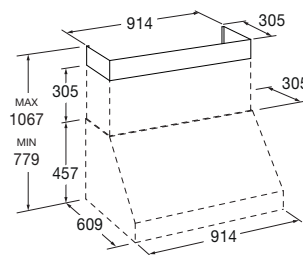

Matte Black Hood Chimney

FPRHD 362 KIT MBK

- Matte Black Metal Finish
- For hood No. FPRHD 362 TC
- Product dimensions: W915 X D305 X H305

FEATURES

The chimney kit for hood No. FPRHD 362 TC, made in matte black finish, completes the look by offering a touch of sophistication and modernity to your home environment.

Product dimensions: W915 X D305 X H305

NOTE: Pictured in addition to the chimney kit is the hood, (sold separately)

MATTE BLACK
FPRHD 362 KIT MBK
EAN 8019801022083