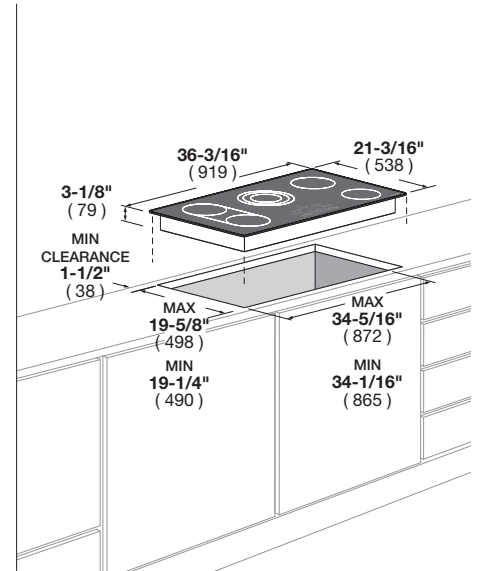

36" RADIANT COOKTOP WITH TOUCH
CONTROL WITH BRUSHED ALUMINUM TRIM

CODE ID		F6RT36S2 - 36" RADIANT COOKTOP WITH TOUCH CONTROL WITH BRUSHED ALUMINUM TRIM	
Series and Finish	600 Series - Ceramic glass with aluminum frame		
CONTROL PANEL			
Control Type	Touch Control		
COOKTOP			
Type	RADIANT		
Cooking Surface	Ceramic Glass		
RADIANT COOKTOP FEATURES			
Power Setting	Peacock Slider Touch Control		
Digital Display for Power Level	5		
Low Power Scale for Delicate Cooking	•		
Control Display Lock	•		
Automatic Fast Boil Function	•		
Hot Surface Indication	•		
Timer Functions	1+5		
Timer Display	•		
Acoustic Buzzer	•		
Failure Codes Indication	•		
Cooking Zones	5		
Burners types (Front/Rear-L) - Power	7"	(180 mm)	1800W
Bridge Element - Power			800W
Burners types (Central) - Power	9" / 7" / 5"	(230 mm / 180 mm / 127 mm)	2500W / 1600W / 800W
Burners types (Rear-R) - Power	7"	(180 mm)	1800W
Burners types (Front-R) - Power	6"	(153 mm)	1200W
DIMENSIONS/WEIGHT			
Overall dim - Width	36 - 3/16"	(919 mm)	
Overall dim - Height	3 - 5/16" + conduit 15/16"	(84 mm) + conduit (24 mm)	
Overall dim - Depth	21 - 3/16"	(538 mm)	
Cut-out - Width (min - max)	34 - 1/16", 34 - 5/16"	(865 mm) - (872 mm)	
Box - Height	3 - 1/16" + conduit 15/16"	(78 mm) + conduit (24 mm)	
Cut-out - Depth (min - max)	19 - 1/4", 19 - 5/8"	(490 mm) - (498 mm)	
Gross Weight	44 lbs	(20 kg)	
POWER / RATINGS (208/240 V, 60 HZ)			
kW / Amps rating at 240V, 60Hz	9.90kW - 41.3A		
kW / Amps rating at 208V, 60Hz	7.44kW - 35.8A		
Power Cable	Conduit		
INSTRUCTIONS FOR USE			
Use & Care Manual / Installation Manual	English / French / Spanish		