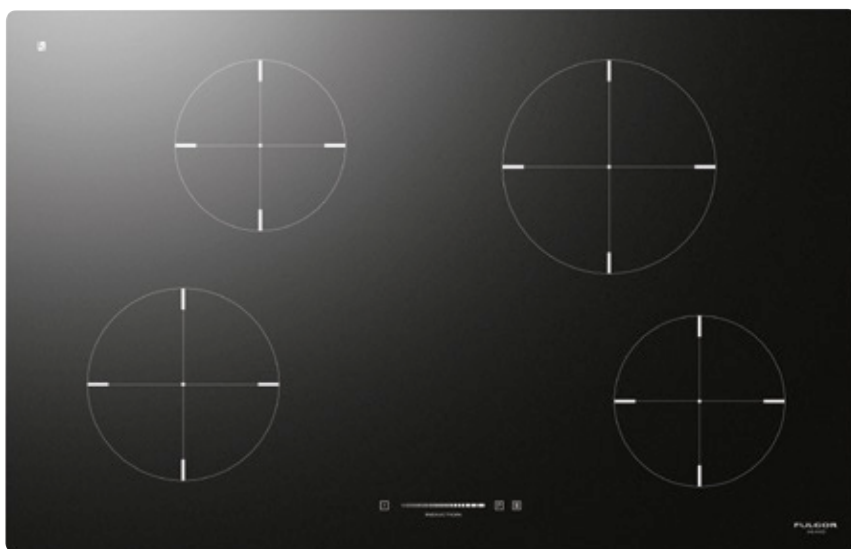

## CH 804 ID TS BK

Glass ceramic surfaces

Slider Control

Warming function

Timer

Power limiter

Residual heat sensor

Temperature limit sensor

Flush-top installation

Over-top installation

External dimension 80 cm

### FEATURES

4 cooking areas  
LPC limiting power consumption (removable on request)  
Automatic heating  
End-of-cooking timer  
Pause function