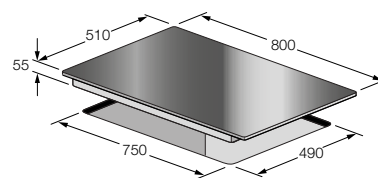

CeraBlack glass ceramic
CH 804 ID TS BK
Code EAN 8019801014392

kit of 4 inductor discs for cooking with non-induction pans
INDUKIT 4