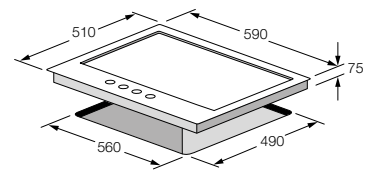

GAS HOBS

CPH 604 G X

Gas powered

Wok Burner

Gas Safety

Flush-top installation

Semi-flush top installation

External dimension 60 cm

STANDARD ACCESSORIES

Cast iron reducer for pans with small bases
Power cord with plug

Stainless steel
CPH 604 G X
Code EAN 8019801011063