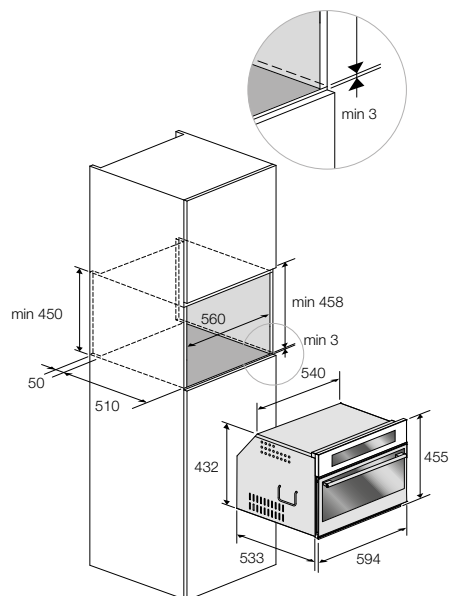

COMPATIBLE WITH:

Warming drawer CWD 15 X
(see page 90)

Touch proof stainless steel
FCMO 4507 TM X
Code EAN 8019801017522