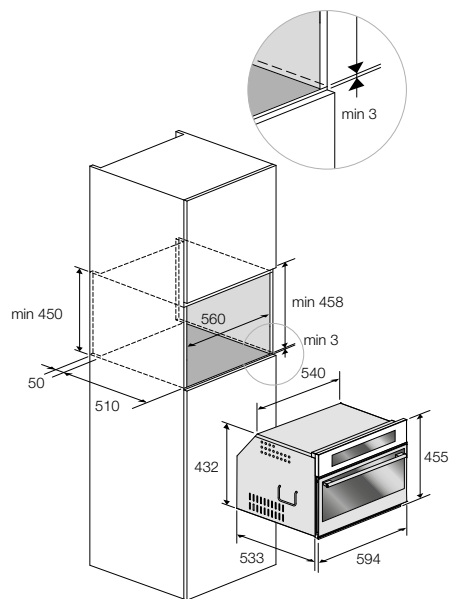

FEATURES

Control panel with touch controls
Magnetic water filter
Stainless steel interior
Internal lighting
Internal capacity 34 litres

SAFETY

Safety door
Door contact switch
Control panel safety function
Tangential cooling ventilation

STANDARD ACCESSORIES

Meat probe
1 micro-perforated pan with stainless steel cover
1 stainless steel tray
1 flat rack
Water tank
Power cord with plug

OPTIONAL ACCESSORIES

6 Gastronorm containers with cover in stainless steel, with steel rack.

COMPATIBLE WITH:

Warming drawer CWD 15 X (see page 90)

Fingerprint resistant stainless steel
FCSO 4511 TM X
Code EAN 8019801017508

Stainless steel
GASTRO BOX SET OF 6
Code EAN 8019801014903