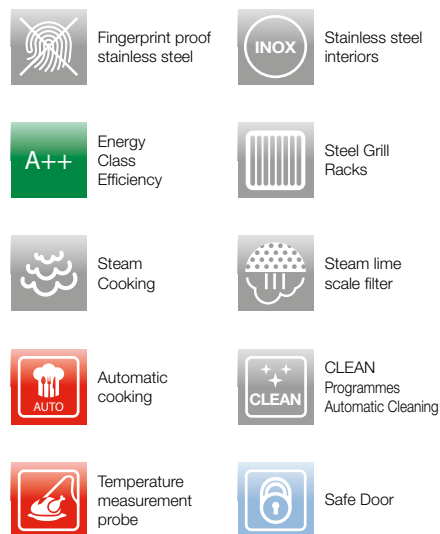

COMPACT 45 STEAM OVEN

FCSO 4511 TM X

COMBINED STEAM OVEN

CREACTIVE operating system
Energy Class A++
Finish: Touch proof stainless steel

PERFORMANCE

12 functions
Automatic cooking with pre-selected and customizable recipes (weight, temperature, cooking time)
Steam system
Combined cooking functions
Steam recovery cycle
CLEAN, assisted cleaning cycle for oven interior and steam circuit

FEATURES

Control panel with touch controls
Magnetic water filter
Stainless steel interior
Internal lighting
Internal capacity 34 litres

SAFETY

Safety door
Door contact switch
Control panel safety function
Tangential cooling ventilation