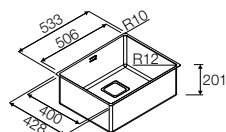

Stainless steel
P1B 5343 Q U
Code EAN 8019801011308