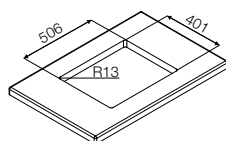

SERIES 43 - UNDER-TOP SINK

P1B 5343 Q U

Under-top
installation

Tub depth
20 cm

SERIES 43 SINKS
Plano stainless steel
Under-top installation

BASE CABINET
60 cm wide
1 bowl with 10 external radius
Bowl depth: 20 cm

STANDARD ACCESSORIES
1 square one-way automatic drain plate
Siphon

P1B 4343 Q U

Under-top
installation

Tub depth
20 cm

SERIES 43 SINKS
Plano stainless steel
Under-top installation

BASE CABINET
60 cm wide
1 bowl with 10 external radius
Bowl depth: 20 cm

STANDARD ACCESSORIES
1 square one-way automatic drain plate
Siphon

Stainless steel
P1B 5343 Q U
Code EAN 8019801011308

Stainless steel
P1B 4343 Q U
Code EAN 8019801011315