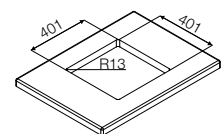

Stainless steel
P1B 5343 Q U
Code EAN 8019801011308