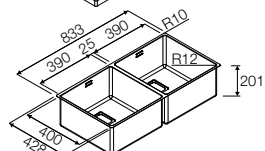

Stainless steel
P2B 8343 Q U
Code EAN 8019801011261