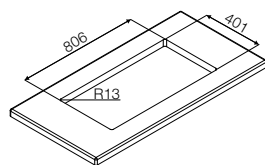

SERIES 43 - UNDER-TOP SINK

P2B 8343 Q U

Under-top
installation

Tub depth
20 cm

SERIES 43 SINKS
Plano stainless steel
Under-top installation

BASE CABINET
90 cm wide
2 bowls with 10 external radius
Bowl depth: 20 cm

STANDARD ACCESSORIES
2 square one-way automatic drain plate
Siphon

P2B 5343 Q U

Under-top
installation

Tub depth
20 cm

SERIES 43 SINKS
Plano stainless steel
Under-top installation

BASE CABINET
60 cm wide
2 bowls with 10 external radius
Bowl depth: 20 cm

STANDARD ACCESSORIES
2 square one-way automatic drain plate
Siphon

Stainless steel
P2B 8343 Q U
Code EAN 8019801011261

Stainless steel
P2B 5343 Q U
Code EAN 8019801011278