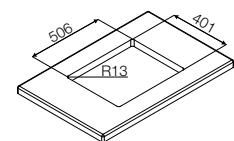

Stainless steel
P2B 8343 Q U
Code EAN 8019801011261