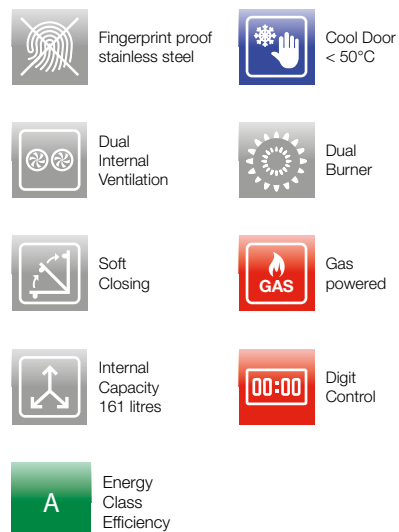

### 36" PROFESSIONAL RANGE

Finish: Professional stainless steel  
Digital Control  
Energy Class A

### HOB

Powered by natural gas (option of converting to LPG)  
6 burners with dual control adjustment from 350 to 4500W (GN)  
Automatic re-ignition  
Hob surface in matt black porcelain enamel  
Professional cast iron trivets  
Steel knobs

### OVEN

Powered by natural gas with the option of converting to LPG  
6 Digit touch control: digital timer and knobs  
Double convection fan  
Cool touch (< 50°C) with soft closing door  
Black porcelain enamel interior  
Cool touch (< 50°C) with soft closing door  
1 Fully retractable telescopic rack  
2 chromed racks  
1 enamel tray with anti-splash insert  
Internal lighting  
Internal capacity 161 litres