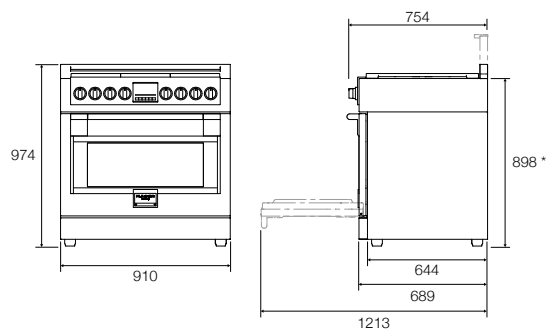

### 36" PROFESSIONAL RANGE

Finish: Professional stainless steel  
Digital Control  
Energy Class A

### OVEN

Powered by natural gas with the option of converting to LPG  
6 Digit touch control: digital timer and knobs  
Double convection fan  
Cool touch (< 50°C) with soft closing door  
Black porcelain enamel interior  
Cool touch (< 50°C) with soft closing door  
1 Fully retractable telescopic rack  
2 chromed racks  
1 enamel tray with anti-splash insert  
Internal lighting  
Internal capacity 161 litres