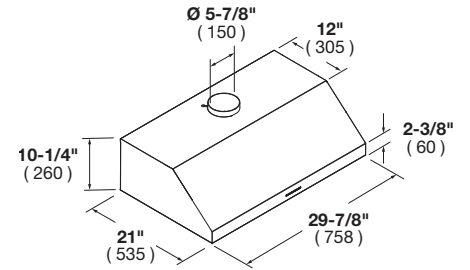

INSERT HOOD

450 CFM
69 dB sound rating
Baffle Filters
LED Lighting

OPTIONAL ACCESSORIES

FMFIL Charcoal Filters

DISTINTO

30" UNDERCABINET HOOD

CODE ID	F4UC30S1 - 30" UNDERCABINET HOOD	
Series and Finish	400 Series - Undercabinet - Stainless Steel	
CONTROL PANEL		
Control Type	4 speed pushbutton control	
PERFORMANCES		
Output (CFM)	450	
Sound Level (dB)	69	
Motor	One	
Venting Type	Ducted and recirculating	
FEATURES		
Filter Style	Baffle	
Lighting	2 x 1.2W LED	
Duct diameter	5 - 15/16"	(150 mm)
DIMENSIONS/WEIGHT		
Overall dim - Width	29 - 13/16"	(760 mm)
Overall dim - Height	10 - 1/4"	(260 mm)
Overall dim - Depth	21"	(535 mm)
Gross Weight	61 lbs	(28 kg)
POWER / RATINGS (115 V, 60 HZ)		
Watts / Amps	430W - 3.8A	
Power Cable	Nema 5-15P	
INSTRUCTIONS FOR USE		
Use & Care Manual / Installation Manual	English / French / Spanish	