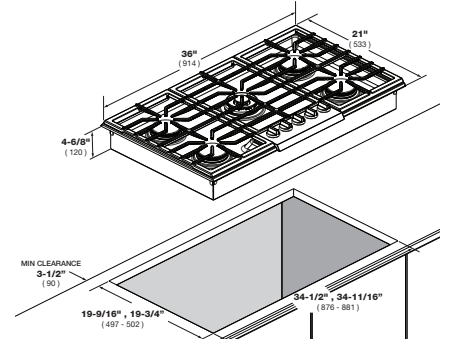

- 3 Heavy duty continuous cast iron grates
- Heavy Gauge 304 Stainless Steel Burner Bowl
- 1 Aluminum Dual Flame Burner with 20.000 BTU Max (NG)
- 2 Aluminum Stacked Burners with 15.000 BTU Max (NG)
- 1 Aluminum Rapid Burner with 12.000 BTU Max (NG)
- 1 Aluminum Burner with 8.000 BTU Max (NG)
- Heavy duty control panel
- Large cooking area
- Full pot stability
- Natural Gas (LP Convertible)

OPTIONAL ACCESSORIES

FMWOK
FMSIM

Wok ring
Simmer plate

DISTINTO

PRO GAS COOKTOP

CODE ID	36" PRO GAS COOK TOP F4PGK365S1	
Finish	Stainless Steel	
CONTROL PANEL		
Control Type	Knobs	
COOKTOP		
Type	GAS (NG or LP)	
Cooking Surface	Matte Black Enamel	
GAS COOKTOP FEATURES		
Electric Re-ignition system	•	
Flame-out sensing	•	
Dual Crown Brass Burner	•	
Simmer Plate	Optional	
Small Pot Insert (for single burners only)	Optional	
Wok Ring (for dual burner only)	Optional	
Heavy Duty Cast Iron Grates	3	
Cooking Zones	5	
Brass Burners types	Aluminum Dual Flame/Simmer Burner	
Power (Max/Min) (Front-L)	15000 (BTU/h) - 4400W / 1300 (BTU/h) - 382W	
Power (Max/Min) (Rear-L)	15000 (BTU/h) - 4400W / 1300 (BTU/h) - 382W	
Power (Max/Min) (Front Center)	20000 (BTU/h) - 5880W / 750 (BTU/h) - 220W	
Power (Max/Min) (Rear-R)	15000 (BTU/h) - 4400W / 1300 (BTU/h) - 382W	
Power (Max/Min) (Front-R)	15000 (BTU/h) - 4400W / 1300 (BTU/h) - 382W	
DIMENSIONS/WEIGHT		
Overall dim - Width	36"	914 mm
Overall dim - Height	4 - 5/8"	118 mm
Overall dim - Depth	21"	533 mm
Cut-out - Width (min - max)	34 - 1/2" , 34 - 11/16"	876 mm - 881 mm
Cut-out - Height (min)	3 - 3/8"	87 mm
Cut-out - Depth (min - max)	19 - 9/16" , 19 - 3/4"	497 mm - 502 mm
Gross Weight	73 lbs	33.2 kg
POWER / RATINGS (120 V, 60 HZ)		
Amps	0.1A	
Max Power	80000 (BTU/h) - 23480W	
Power Cable	Nema 5-15P	
INSTRUCTIONS FOR USE		
Use & Care Manual / Installation Manual	English / French / Spanish	