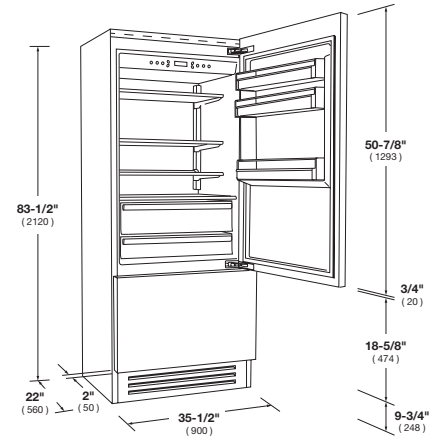

SOFIA

36" PRO BUILT-IN FRIDGE

CODE ID	36" PRO BUILT-IN FRIDGE F7IBM36O1-L (LEFT HINGE) F7IBM36O1-R (RIGHT HINGE)	
Series	700	
Finish	Overlay Panel	
PERFORMANCES/CAPACITY		
Annual Energy Usage	$70 (580 kWh)	
Noise Level db	40	
Fridge compartment capacity (cbft)	14.7	
Flexzone Bottom-Drawer capacity (cbft)	3.8	
FEATURES		
Fridge Compartment		
Glass Shelves	2	
Adjustable Door Shelves	3	
Micro shot-peened Stainless Steel Drawers	2 Low Temp	
Flexzone Bottom-Drawer		
White Painted Drawers	1	
Internal Drawers	1 + 1 ice tray	
LED lighting	•	
Ice Maker	•	
Equipment		
No Frost	•	
Flexzone	•	
TruPivot hinges	•	
DIMENSIONS/WEIGHT		
Width in	35 - 3/8"	900 mm
Height in	83 - 1/2"	2121 mm
Depth without handle in	24"	610 mm
Minimum niche height in	84"	2134 mm
Door clearance in	57 - 7/8"	1470 mm
Door opening angle	105°	
Net Weight	474 lbs	215 kg
POWER / RATINGS (115 V, 60 HZ)		
Watts / Amps	552W - 4.8A	
Power Cable	Nema 5-15P	
INSTRUCTIONS FOR USE		
Use & Care Manual / Installation Manual	English / French / Spanish