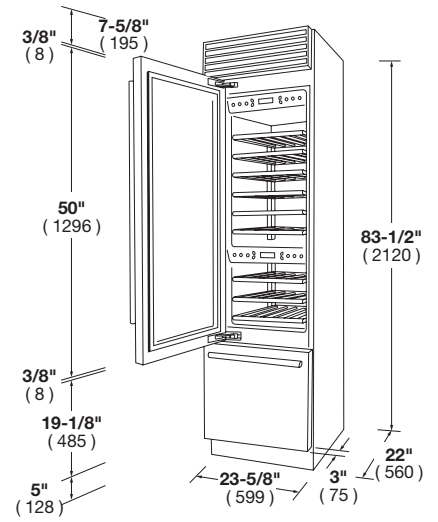

WINE CELLAR

Cave Storage Compartment
Natural Wood Shelves for 36 bottles
Wine Cellar Compartment
Natural Wood Shelves for 18 bottles
TriplePlay Refrigeration
Total No Frost
LED Lighting
Brilliant white aluminium interior
FlexZone Bottom Drawer

OPTIONAL ACCESSORIES

REFSBSPRO60
Coupling kit with a 36" fridge

SOFIA

24" PROFESSIONAL WINE CELLAR

CODE ID	LEFT HINGE	F7PBW24S1-L 24" PROFESSIONAL WINE CELLAR	F7PBW24S1-R 24" PROFESSIONAL WINE CELLAR	RIGHT HINGE
Series and Finish	Series 700 - Professional Design - Stainless Steel			
PERFORMANCES/CAPACITY				
Noise Level db			41	
Riserva Compartment capacity (bottles)			36	
Wine Cellar Compartment capacity (bottles)			18	
Flexzone Bottom-Drawer capacity (cbft)			2	
FEATURES				
Riserva storage compartment				
Natural wood shelves			6	
Wine Cellar Compartment				
Natural wood shelves			3	
Flexzone Bottom-Drawer				
White Painted Drawers			1	
Internal Drawers			1	
LED lighting			•	
Glass door			•	
Equipment				
TriplePlay Refrigeration			•	
No Frost			•	
Flexzone			•	
TruPivot hinges			•	
DIMENSIONS/WEIGHT				
Width in		23 - 5/8"	600 mm	
Height in		83 - 1/2"	2121 mm	
Depth without handle in		25"	635 mm	
Minimum niche height in		84"	2134 mm	
Door clearance in		46"	1168 mm	
Door opening angle	105°			
Net Weight		463 lbs	210 kg	
POWER / RATINGS (115 V, 60 HZ)				
Watts / Amps			472W - 4.1A	
Power Cable			Nema 5-15P	
INSTRUCTIONS FOR USE				
Use & Care Manual / Installation Manual			English / French / Spanish	