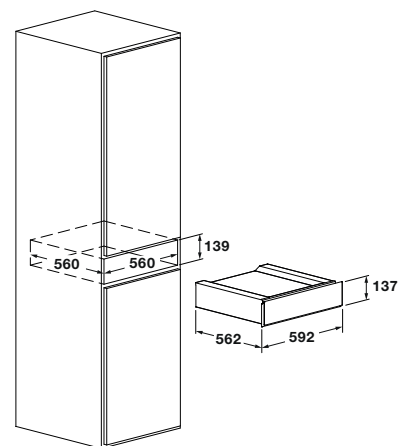

CLUSTER CONCEPT COMBISET

CODE ID

STANDARD DRAWER 15

FCLD 150 BK

Telescopic Rack

Push Opening

DRAWER

Obsidian black glass
Push-To-Open system
Front panel 15 cm high
Total extraction

DRAWER

FCLD 150 BK	
Type	Standard drawer
Finishing	Obsidian black glass
Inner surface	Non slip rubber mat
Front opening	Push to Open
POWER RATINGS	
Max absorbed power (W)	-
Tension and frequency (V-Hz)	-
Cord	-
Plug Type	-
DIMENSIONS	
Width mm	592
Height mm	137
Depth mm	562
Cut-out (W x H x D) mm	560 x 139 x 560