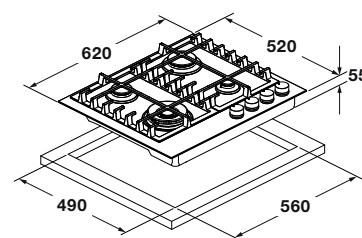

FULGOR MILANO

GAS HOB

FCLH 604 G T WK BK	
Type	Gas Hob 60 cm
Finishing	CeraBlack
Surface	Ceramic
GAS BURNERS PERFORMANCE	
Front right	1000 W
Rear right	3000 W
Left	-
Front center	-
Rear center	-
Front Left	4000 W
Rear Left	1750 W
CONTROLS - FEATURES	
HALO VISION backlit knobs	•
Built-in electronic ignition	•
Gas safety	•
Timer / Display	• / •
Cast iron grids / Brass burners n.	• / 4
ACCESSORIES	
Wok adapter	•
Cord	•
Plug Type	Schuko
DIMENSIONI	
Width mm	620
Height mm	55
Depth mm	520
Cut-out (W x D) mm	560 x 490