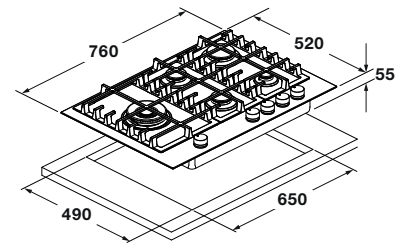

### INCLUDED ACCESSORIES

Cast iron adapter for wok pans  
Power cord with plug

CERABLACK CERAMIC - GLASS

FCLH 755 G T WK BK

# FULGOR MILANO

GAS HOB

FCLH 755 G T WK BK	
Type	Gas Hob 76 cm
Finishing	CeraBlack
Surface	Ceramic
<b>GAS BURNERS PERFORMANCE</b>	
Front right	1000 W
Rear right	3000 W
Left	4000 W
Front center	1750 W
Rear center	1750 W
Front Left	-
Rear Left	-
<b>CONTROLS - FEATURES</b>	
HALO VISION backlit knobs	•
Built-in electronic ignition	•
Gas safety	•
Timer / Display	• / •
Cast iron grids / Brass burners n.	• / 5
<b>ACCESSORIES</b>	
Wok adapter	•
Cord	•
Plug Type	Schuko
<b>DIMENSIONI</b>	
Width mm	760
Height mm	55
Depth mm	520
Cut-out ( W x D ) mm	650 x 490