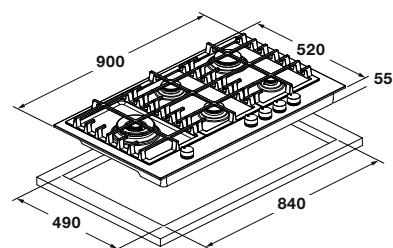

### INCLUDED ACCESSORIES

Cast iron adapter for wok pans  
Power cord with plug

CERABLACK CERAMIC - GLASS

FCLH 905 G T WK BK

# FULGOR MILANO

GAS HOB

<b>FCLH 905 G T WK BK</b>	
Type	Gas Hob 90 cm
Finishing	CeraBlack
Surface	Ceramic
<b>GAS BURNERS PERFORMANCE</b>	
Front right	1000 W
Rear right	3000 W
Left	4000 W
Front center	1750 W
Rear center	1750 W
Front Left	-
Rear Left	-
<b>CONTROLS - FEATURES</b>	
HALO VISION backlit knobs	•
Built-in electronic ignition	•
Gas safety	•
Timer / Display	• / •
Cast iron grids / Brass burners n.	• / 5
<b>ACCESSORIES</b>	
Wok adapter	•
Cord	•
Plug Type	Schuko
<b>DIMENSIONI</b>	
Width mm	900
Height mm	55
Depth mm	520
Cut-out ( W x D ) mm	840 x 490