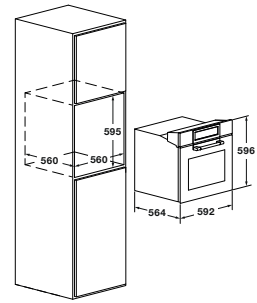

FEATURES

Dashboard with touch controls
and steel handle
UltraBlack porcelain enameled interior
(nickel free)
2 Halogen lights for flawless visibility
Gross capacity 65 lt

SAFETY

Cool to the touch 3 glass
Soft closing door
Tangential ventilation

INCLUDED ACCESSORIES

Meat Probe
1 glass tray
1 enameled tray
2 flat chromed rack
Telescopic racks
Power cord with plug

OBSIDIAN BLACK GLASS
FCLO 6215 TEM BK

CLUSTER CONCEPT

MULTIFUNCTION OVEN

FCLO 6215 TEM BK	
Type	Electronic Multi-function
Finishing	Obsidian black glass
Inner sleeve	UltraBlack Piro
FEATURES	
Energy efficiency class	A ++
Usable capacity (litres)	65 L
Cooling	•
Functions n.	15
PERFORMANCE	
Cooking max. temperature	250°C
Classic Pizza Function temperature	-
Pyrolysis Temperature	-
Dual true Convection	-
Self-cleaning by Pyrolysis /Eco Pyrolysis	-
Assisted cleaning (CLEAN)	•
Grill power (W)	1200 +1000
Low temperature slow cooking	•
CONTROLS	
Programming	Creactive Extended
Recipes	•
Auto switch off	-
Booster	•
Meat probe	•
Smoke catalyst	•
On/Off icon	•
Thermostat	•
Fan assisted	•
Functioning led	•
SAFETY	
Safety lock door	-
Cold door / glass nr.	• / 3
Soft closing door	•
ACCESSORIES	
Lighting (20W Halogen lamps) nr.	2
Slider set nr.	2
Trays nr./ type	1 / glass + 1 / enameled
Flat metal rack nr.	2
Round metal grid nr.	-
Pizza stone nr.	-
Pizza paddle nr.	-
Rotisserie with turnspit	• / -
POWER RATING	
Max absorbed power (W)	3500 W
Tension and frequency (V-Hz)	220 - 240 / 50 - 60
Cord	•
Plug Type	Schuko
DIMENSIONS	
Width mm	592
Height mm	596
Depth mm	564
Cut-out (W x H x D) mm	560 x 595 x 560