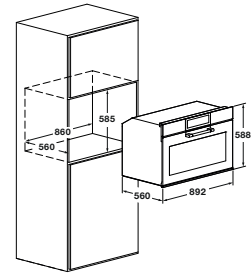

CLUSTER CONCEPT

MULTIFUNCTION OVEN

| FCLO 9615 TEM 2F BK | |
|---|---------------------------|
| Type | Electronic Multi-function |
| Finishing | Obsidian black glass |
| Inner sleeve | UltraBlack Piro |
| FEATURES | |
| Energy efficiency class | A + |
| Usable capacity (litres) | 105 L |
| Cooling | • |
| Functions n. | 15 |
| PERFORMANCE | |
| Cooking max. temperature | 250°C |
| Classic Pizza Function temperature | - |
| Pyrolysis Temperature | - |
| Dual true Convection | • |
| Self-cleaning by Pyrolysis /Eco Pyrolysis | - |
| Assisted cleaning (CLEAN) | • |
| Grill power (W) | 1200 +1000 |
| Low temperature slow cooking | • |
| CONTROLS | |
| Programming | Creactive Extended |
| Recipes | • |
| Auto switch off | - |
| Booster | • |
| Meat probe | • |
| Smoke catalyst | - |
| On/Off icon | • |
| Thermostat | • |
| Fan assisted | - / • |
| Functioning led | • |
| SAFETY | |
| Safety lock door | - |
| Cold door / glass nr. | • / 3 |
| Soft closing door | • |
| ACCESSORIES | |
| Lighting (20W Halogen lamps) nr. | 2 |
| Slider set nr. | 1 |
| Trays nr./ type | 2 / enameled |
| Flat metal rack nr. | 1 |
| Round metal grid nr. | - |
| Pizza stone nr. | - |
| Catalytic panels | • |
| Rotisserie | • |
| POWER RATING | |
| Max absorbed power (W) | 3500 W |
| Tension and frequency (V-Hz) | 220 - 240 / 50 - 60 |
| Cord | • |
| Plug Type | Schuko |
| DIMENSIONS | |
| Width mm | 892 |
| Height mm | 588 |
| Depth mm | 560 |
| Cut-out (W x H x D) mm | 860 x 585 x 560 |