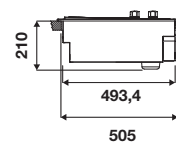

OUTDOOR GAS TEPPANYAKI

AISI 316 stainless steel

PERFORMANCE

2 tubular gas burners, in line, usable with both NG and LPG, Total power 7.6 kW
Cooking on the grill and roasts

FEATURES

Metal knobs with lateral position Electronic ignition (with battery)
Stainless steel plate (Teppanyaki)
Removable grease collector, oil and cooking residues

SAFETY

GasProtekt
Gas detection and stop system

OPTIONAL ACCESSORIES

FOBQ TY CAST Teppanyaki cast iron plate
FOBQ LL 600 X standard cover
FOBQ HL 600 X high lid for roasting