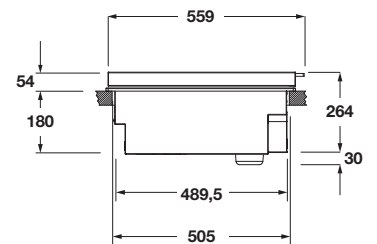

CODE ID

STANDARD LID

FOBQ LL 600 X

STANDARD LID

AISI 316 stainless steel
Flat metal handle

STAINLESS STEEL
FOBQ LL 600 X

PROFESSIONAL

BARBECUE