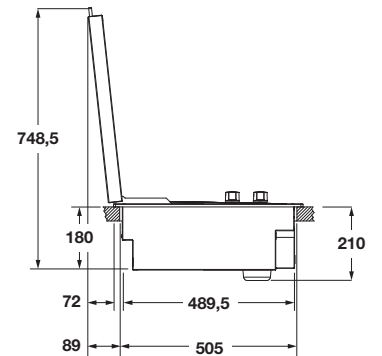

CODE ID

STANDARD LID

FOBQ LL 600 X

STANDARD LID

AISI 316 stainless steel
Flat metal handle

STAINLESS STEEL
FOBQ LL 600 X

PROFESSIONAL

BARBECUE

	FOBQ 601 TY G X	FOBQ HL 600 X	FOBQ LL 600 X
Type	Built-in Teppanyaki	High lid	Standard lid
Finishing	Stainless steel	Stainless steel	Stainless steel
EXTERIOR			
Knobs material / no.	Steel / 2	-	-
Lid with double level for roasting	-	•	-
Standard lid	-	-	•
INTERIOR			
Teppanyaki (material)	Stainless steel	-	-
Grids (material)	-	-	-
Tubular burners	2	-	-
Internal tub	Black enamel	-	-
Steel handle	-	•	•
FEATURES			
Supply	Gas	-	-
Grids n.	-	-	-
Gastronorm tray to collect liquids	•	-	-
Grid for reheating	-	•	-
Total power of gas burners	7,6 kW	-	-
Electronic ignition	•	-	-
Battery for ignition	•	-	-
Thermometer	-	•	-
Types of gas	GN - GPL	-	-
DIMENSIONS			
Cooking zone width mm	440	-	-
Width mm	615	490	490
Height mm	189	191	54
Depth mm	540	600	559
Cut-out (W x H x D) mm	585 x 210 x 505	-	-