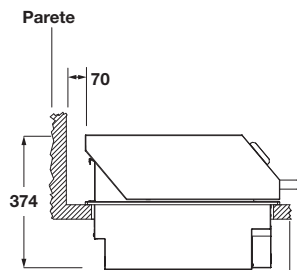

OUTDOOR

CODE ID

HIGH LID

FOBQ HL 600 X

HIGH LID

AISI 316 stainless steel
For roasting and keep warm
External thermometer for detection of the cooking temperature
Tubular steel handle

STAINLESS STEEL
FOBQ HL 600 X