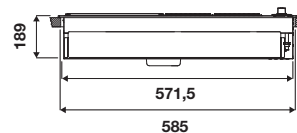

OUTDOOR GAS TEPPANYAKI

AISI 316 stainless steel

PERFORMANCE

2 tubular gas burners, in line, usable with both NG and LPG, Total power 7.6 kW
Cooking on the grill and roasts

FEATURES

Metal knobs with lateral position Electronic ignition (with battery)
Stainless steel plate (Teppanyaki)
Removable grease collector, oil and cooking residues

SAFETY

GasProtekt
Gas detection and stop system

OPTIONAL ACCESSORIES

FOBQ TY CAST Teppanyaki cast iron plate
FOBQ LL 600 X standard cover
FOBQ HL 600 X high lid for roasting