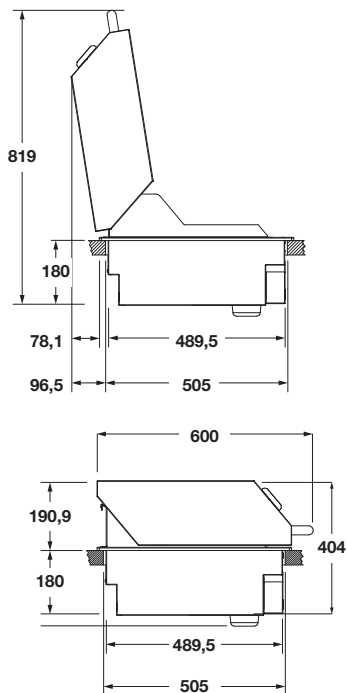

OUTDOOR

CODE ID

HIGH LID

FOBQ HL 600 X

HIGH LID

AISI 316 stainless steel
For roasting and keep warm
External thermometer for detection of the cooking temperature
Tubular steel handle

STAINLESS STEEL
FOBQ HL 600 X