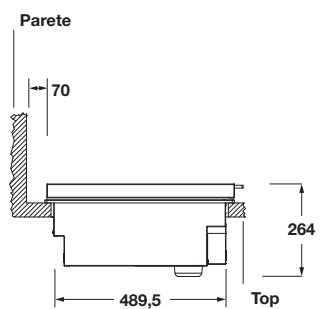

CODE ID

STANDARD LID

FOBQ LL 600 X

STANDARD LID

AISI 316 stainless steel
Flat metal handle

STAINLESS STEEL
FOBQ LL 600 X

PROFESSIONAL

BARBECUE

	FOBQ 601 TY G X	FOBQ HL 600 X	FOBQ LL 600 X
Type	Built-in Teppanyaki	High lid	Standard lid
Finishing	Stainless steel	Stainless steel	Stainless steel
EXTERIOR			
Knobs material / no.	Steel / 2	-	-
Lid with double level for roasting	-	•	-
Standard lid	-	-	•
INTERIOR			
Teppanyaki (material)	Stainless steel	-	-
Grids (material)	-	-	-
Tubular burners	2	-	-
Internal tub	Black enamel	-	-
Steel handle	-	•	•
FEATURES			
Supply	Gas	-	-
Grids n.	-	-	-
Gastronorm tray to collect liquids	•	-	-
Grid for reheating	-	•	-
Total power of gas burners	7,6 kW	-	-
Electronic ignition	•	-	-
Battery for ignition	•	-	-
Thermometer	-	•	-
Types of gas	GN - GPL	-	-
DIMENSIONS			
Cooking zone width mm	440	-	-
Width mm	615	490	490
Height mm	189	191	54
Depth mm	540	600	559
Cut-out (W x H x D) mm	585 x 210 x 505	-	-