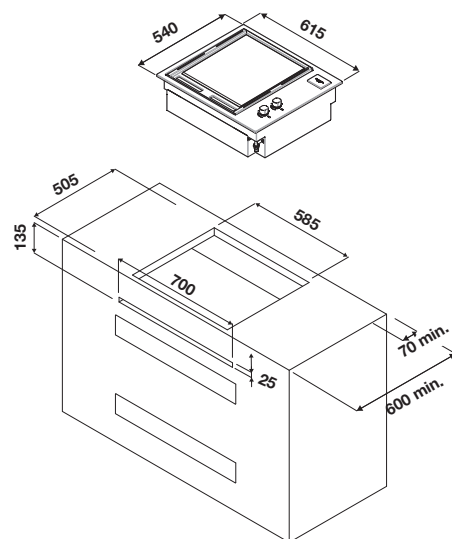

OUTDOOR GAS TEPPANYAKI

AISI 316 stainless steel

PERFORMANCE

2 tubular gas burners, in line, usable with both NG and LPG, Total power 7.6 kW
Cooking on the grill and roasts

FEATURES

Metal knobs with lateral position Electronic ignition (with battery)
Stainless steel plate (Teppanyaki)
Removable grease collector, oil and cooking residues

SAFETY

GasProtekt
Gas detection and stop system

OPTIONAL ACCESSORIES

FOBQ TY CAST Teppanyaki cast iron plate
FOBQ LL 600 X standard cover
FOBQ HL 600 X high lid for roasting

STAINLESS STEEL
FOBQ 601 TY G X