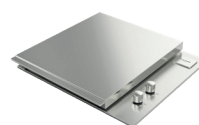

CODE ID

STANDARD LID

FOBQ LL 600 X

STANDARD LID

AISI 316 stainless steel
Flat metal handle

STAINLESS STEEL
FOBQ LL 600 X

PROFESSIONAL

BARBECUE