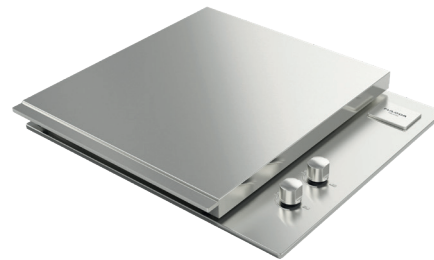

CODE ID

STANDARD LID

FOBQ LL 600 X