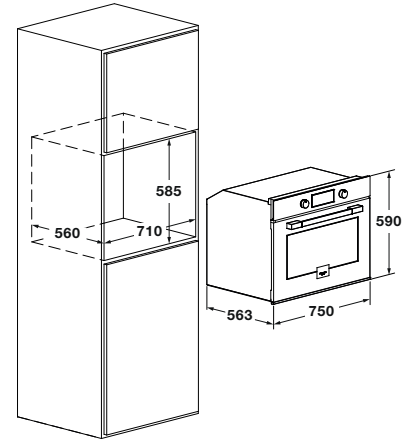

URBANTECH

MULTIFUNCTION OVEN

FUO 7509 MT MBK	
Type	Multifunction
Finishing	Matte black metal
Inner sleeve	Ultra Black Piro
FEATURES	
Energy efficiency class	A
Usable capacity (litres)	89 L
Cooling	•
Functions n.	9
PERFORMANCE	
Cooking max. temperature	250° C
Pulizia assistita (CLEAN)	-
CONTROLLO	
Programming	Digit Timer with knobs
Recipes	-
Auto switch off	•
Booster	-
Meat probe	-
SAFETY	
Safety lock command	-
Safe door / glass nr.	• / 3
ACCESSORIES	
Lighting (20W Halogen lamps) nr.	2
Telescopic rails n.	1
Trays nr./ type	1 / enamelled
Flat metal rack n.	1
Rotisserie with spit	•
POWER RATING	
Max absorbed power (W)	2900 W
Tension and frequency (V - Hz)	220 - 40 / 50 - 60
Power cord	•
Plug	Schuko
DIMENSIONS	
Width mm	750
Height mm	590
Depth mm	563
Cut-out (W x H x D) mm	710 x 585 x 560