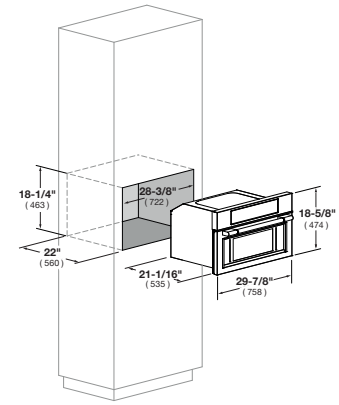

# SOFIA

PROFESSIONAL COMBI SPEED OVEN

CODE ID		30" PRO SPEED OVEN - F6PSPD30S1	
Type	Microwave - Speed Oven		
Finish	Stainless steel		
Temperature Regulation	Electronic		
<b>FUNCTIONS</b>			
Microwave	•		
Microwave / Steam convection	•		
Convection roast	•		
Convection broil	•		
Broil	•		
Eco convection bake	-		
Recipes	•		
Oven Lights	•		
<b>CONTROL PANEL</b>			
Control type	MODULAR - Electronic		
Display	TFT 3.5"		
Menu Recipes	•		
Commands	Dual Full Touch Keyboard		
Language	4		
<b>SPECIAL FEATURES</b>			
Manual Fast Preheat	-		
Meat Probe	-		
12/24 hour clock format	•		
°C/°F	•		
<b>OVEN DOOR(S)</b>			
Cool door	•		
<b>OVEN CAPACITY</b>			
Gross Capacity (cuft)	1.2		
Usable Capacity (cuft)	1.0		
Cavity Enamel Color	Stainless Steel		
Rack Positions	3		
Oven Lights	1x20W Halogen		
Broil Upper Heating Element	1500W (240V)		
Steamer	-		
Lower Element Wattage	-		
Convection Element Wattage	2300W (240V)		
<b>ACCESSORIES</b>			
Chrome racks	1		
Stainless Steel Tray	•		
Telescopic chrome rack	-		
<b>SIZE</b>			
Overall dim - width	29 - 7/8"		758 mm
Overall dim - height	18 - 5/8"		473 mm
Overall dim - depth	21"		533 mm
Cutout - width	25 - 3/4"		654 mm
Cutout - height (min)	18"		458 mm
Cutout - depth (min)	22"		560 mm
<b>POWER / RATINGS</b>			
KW/Amps rating at 240V, 60Hz	3.4kW - 14A		
KW/Amps rating at 208V, 60Hz	2.7kW - 13A		
Microwave Input power	1850 W		
Microwave Output power	900 W		
Microwave frequency	2450 mHz		
Cable + Conduit	•		
<b>INSTRUCTION FOR USE</b>			
Use & Care Manual / Installation Manual	EN, SP, FR		