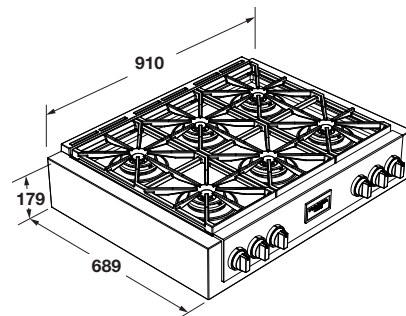

# PROFESSIONAL

GAS RANGETOP

<b>FSRT 3606 G X</b>	
Type	Slot-in range top 36"
Finishing	Stainless steel
<b>FEATURES</b>	
Supply	Gas
Dual Crescendo burners	6
Gas Power (min-Max)	375 - 4500 W
Gas safety	•
Cast iron grids n.	3
Cooking surface	Enameled matte black
<b>COMMANDS</b>	
Steel knobs	•
<b>OPTIONAL ACCESSORIES</b>	
Wok / slow cooking adapter	• / •
<b>POWER RATING</b>	
Max electrical power (W)	20 W
Voltage / Frequency (V - Hz)	230 - 50
Types of gas	NG - LPG
Alimentation cable	•
Plug	Schuko
<b>DIMENSIONS</b>	
Width mm	910
Height mm	179
Depth mm	689
Cut-out ( W x H x D ) mm	914 x 179 x 610-650