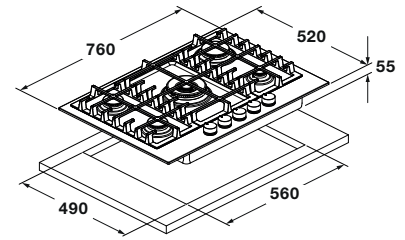

# FULGOR MILANO

PIANO COTTURA

<b>FUH 7541 G DWK MBK</b>	
Type	Gas hob 75
Finishing	Matte black metal
<b>PERFORMANCE</b>	
Front right	1000 W
Rear right	3000 W
Left	-
Front Left	1750 W
Rear Left	1750 W
Center	4000 W
Front center	-
Rear center	-
<b>COMMANDS</b>	
Knobs control / type	• / Matte black
Built-in electronic ignition	•
Gas Safety	•
Cast iron grids / Brass burners n.	• / 5
<b>ACCESSORIES</b>	
Wok adapter	•
Cord	•
Plug Type	Schuko
<b>DIMENSIONS</b>	
Width mm	760
Height mm	55
Depth mm	520
Cut-out ( W x H x D ) mm	560 x 490