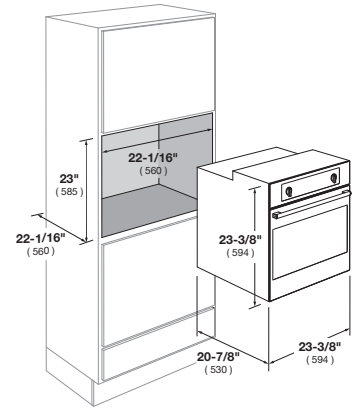

SPECIFICATIONS

OVEN

Knob and electronic controls
True Convection
Black Porcelain enamel interior
1 Halogen light
Gross capacity 2.6 cu. ft.
2 chrome racks
Enameled Broiler Pan

OVEN FUNCTIONS

Convection Bake
Convection Broil
Convection Roast
Bake
Broil
Lower Conv. Bake

OPTIONAL ACCESSORIES

FMTELG

Telescopic guides

DISTINTO

24" MULTIFUNCTION EASY-CLEAN OVEN

CODE ID	24" MULTIFUNCTION EASY-CLEAN OVEN F1SM24S2	
Series	100	
Finish	Stainless Steel	
CONTROL PANEL		
Control Type	2 Knobs / 3 Touch Buttons	
Display: Clock - Timer	White LED	
OVEN		
Type	Electronic	
Temperature Regulation	Electro-Mechanical Control (min/max 120/480°F - 50/250°C)	
OVEN FUNCTIONS		
	Convection	Bake
	Convection Bake	Oven Lights
	Convection Broil	Broil
	Convection Roast	
OVEN DOOR(S)		
Oven Glass Window	Large See Through Glass	
Door Cooling System	3 Heat Resistant Glasses	
Door Hinges	Heavy Duty Steady Tilt	
Handle Style	Tubular Steel	
OVEN CAVITY		
Gross Capacity (cbft)	2.6	
Usable Capacity (cbft)	2.4	
Cavity Enamel Color	Black	
Rack Positions	5	
Oven Lights	1x20W Halogen	
HEATING ELEMENTS (@240V)		
Broil Upper Heating Element	1200 W	
Upper Auxiliary Element	1000 W	
Lower Auxiliary Element	-	
Concealed Bake Lower Heating Element	1100 W	
Convection Element	2300 W	
OVEN ACCESSORIES		
Chrome Racks	2	
Enameled Broiler Pan	1	
Telescopic Chrome Rack	Optional	
DIMENSIONS/WEIGHT		
Overall dim - Width	23 - 3/8"	594 mm
Overall dim - Height	23 - 3/8"	594 mm
Overall dim - Depth	21 - 7/8"	556 mm
Cut-out - Width	22 - 1/16"	560 mm
Cut-out - Height (min)	23"	585 mm
Cut-out - Depth (min)	22 - 1/16"	560 mm
Gross Weight	90 lbs	41 kg
POWER / RATINGS (208/240 V, 60 HZ)		
kW / Amps rating at 120-240V, 60Hz	2.35kW - 9.8A	
kW / Amps rating at 120-208V, 60Hz	1.80kW - 8.6A	
Power Cable	Conduit	
INSTRUCTIONS FOR USE		
Use & Care Manual / Installation Manual	English / French / Spanish	