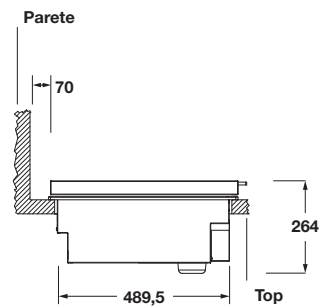

STANDARD LID

FOR BBQ 100

CODE ID

FOBQ LL 1000 X

STANDARD LID STAINLESS STEEL

Accessory for outdoor BBQ
Flat Steel handle