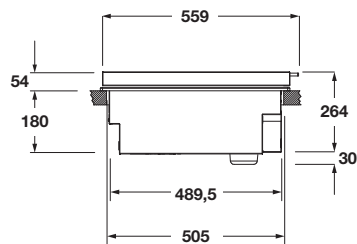

STANDARD LID

FOR BBQ 100

CODE ID

FOBQ LL 1000 X

STANDARD LID STAINLESS STEEL

Accessory for outdoor BBQ
Flat Steel handle