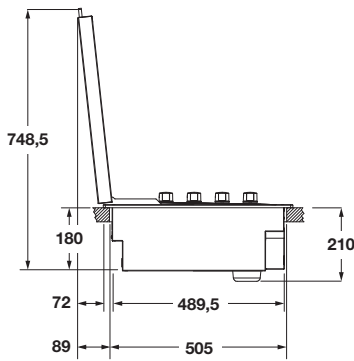

STANDARD LID

FOR BBQ 100

CODE ID

FOBQ LL 1000 X

STANDARD LID STAINLESS STEEL

Accessory for outdoor BBQ
Flat Steel handle