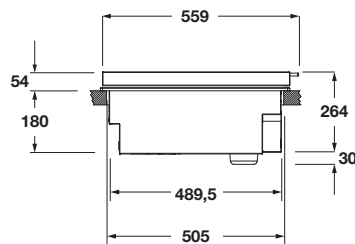

STANDARD LID

FOR BBQ 60

CODE ID

FOBQ LL 600 X

STANDARD LID

Accessory for outdoor BBQ

AISI 316 stainless steel

Flat metal handle