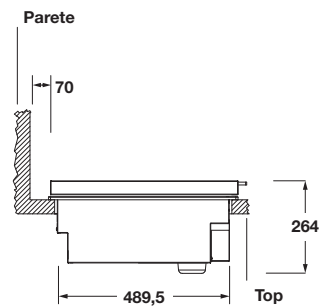

STANDARD LID

FOR BBQ 60

CODE ID

FOBQ LL 600 X

STANDARD LID

Accessory for outdoor BBQ

AISI 316 stainless steel

Flat metal handle