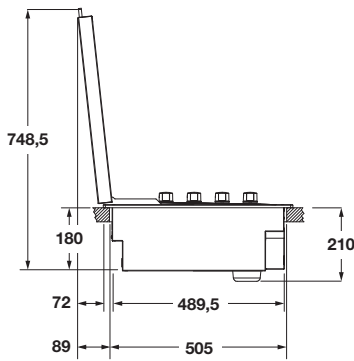

STANDARD LID

FOR BBQ 60

CODE ID

FOBQ LL 600 X

STANDARD LID

Accessory for outdoor BBQ

AISI 316 stainless steel

Flat metal handle