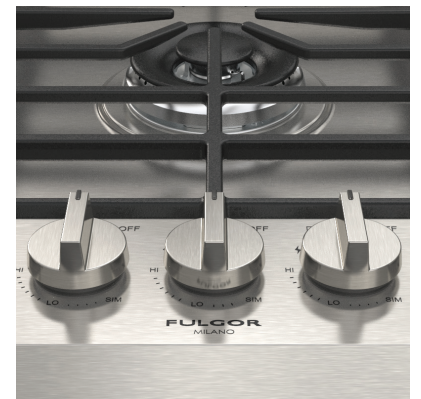

PRO COOKTOP 36"

CODE ID

36" DISTINTO GAS COOKTOP

F4PGK365S1

-  Aluminum Burners
-  1 Central Dual Burner
-  Heavy Duty Grates
-  Continuous Grate Surface
-  Heavy Duty Control Panel

SPECIFICATIONS

COOKING SURFACE

- 3 Heavy duty continuous cast iron grates
- Heavy Gauge 304 Stainless Steel Burner Bowl
- 1 Aluminum Dual Flame Burner with 20.000 BTU Max (NG)
- 2 Aluminum Stacked Burners with 15.000 BTU Max (NG)
- 1 Aluminum Rapid Burner with 12.000 BTU Max (NG)
- 1 Aluminum Burner with 8.000 BTU Max (NG)
- Heavy duty control panel
- Large cooking area
- Full pot stability
- Natural Gas (LP Convertible)