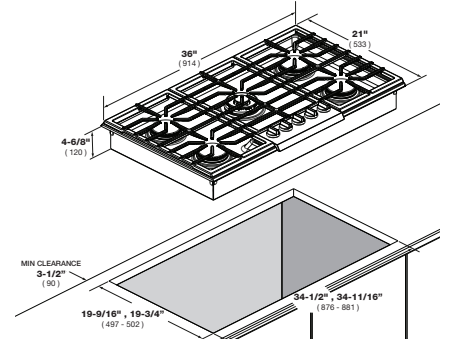

- 3 Heavy duty continuous cast iron grates
- Heavy Gauge 304 Stainless Steel Burner Bowl
- 1 Aluminum Dual Flame Burner with 20.000 BTU Max (NG)
- 2 Aluminum Stacked Burners with 15.000 BTU Max (NG)
- 1 Aluminum Rapid Burner with 12.000 BTU Max (NG)
- 1 Aluminum Burner with 8.000 BTU Max (NG)
- Heavy duty control panel
- Large cooking area
- Full pot stability
- Natural Gas (LP Convertible)

OPTIONAL ACCESSORIES

FMWOK
FMSIM

Wok ring
Simmer plate

DISTINTO

PRO GAS COOKTOP

CODE ID	36" PRO GAS COOK TOP F4PGK365S1	
Finish	Stainless Steel	
CONTROL PANEL		
Control Type	Knobs	
COOKTOP		
Type	GAS (NG or LP)	
Cooking Surface	Matte Black Enamel	
GAS COOKTOP FEATURES		
Electric Re-ignition system	•	
Flame-out sensing	•	
Dual Crown Brass Burner	•	
Simmer Plate	Optional	
Small Pot Insert (for single burners only)	Optional	
Wok Ring (for dual burner only)	Optional	
Heavy Duty Cast Iron Grates	3	
Cooking Zones	5	
Brass Burners types	Aluminum Dual Flame/Simmer Burner	
Power (Max/Min) (Front-L)	8000 (BTU/h) - 2350W / 1300 (BTU/h) - 382W	
Power (Max/Min) (Rear-L)	15000 (BTU/h) - 4400W / 1300 (BTU/h) - 382W	
Power (Max/Min) (Front Center)	20000 (BTU/h) - 5880W / 750 (BTU/h) - 220W	
Power (Max/Min) (Rear-R)	12000 (BTU/h) - 3520W / 2200 (BTU/h) - 645W	
Power (Max/Min) (Front-R)	15000 (BTU/h) - 4400W / 1300 (BTU/h) - 382W	
DIMENSIONS/WEIGHT		
Overall dim - Width	36"	914 mm
Overall dim - Height	4 - 5/8"	118 mm
Overall dim - Depth	21"	533 mm
Cut-out - Width (min - max)	34 - 1/2" , 34 - 11/16"	876 mm - 881 mm
Cut-out - Height (min)	3 - 3/8"	87 mm
Cut-out - Depth (min - max)	19 - 9/16" , 19 - 3/4"	497 mm - 502 mm
Gross Weight	73 lbs	33.2 kg
POWER / RATINGS (120 V, 60 HZ)		
Amps	0.1A	
Max Power	80000 (BTU/h) - 23480W	
Power Cable	Nema 5-15P	
INSTRUCTIONS FOR USE		
Use & Care Manual / Installation Manual	English / French / Spanish	