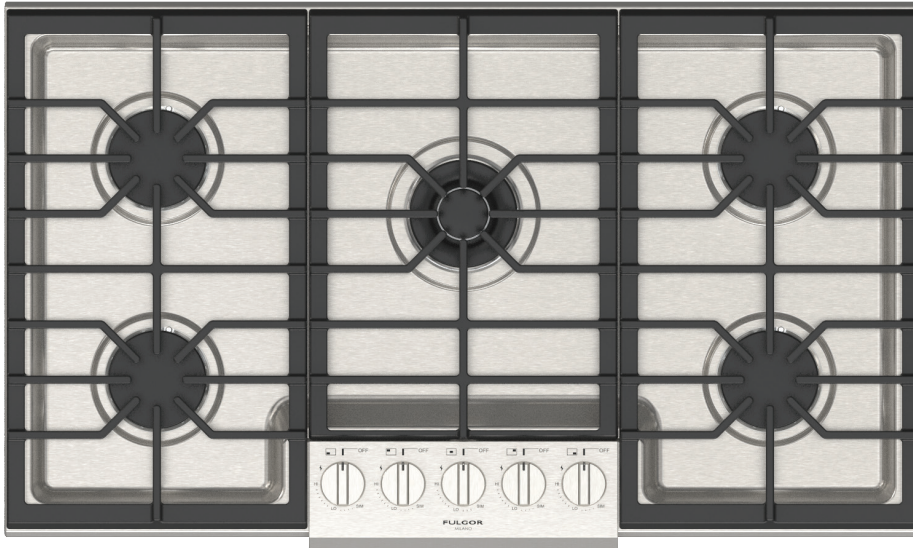

PRO COOKTOP 36"

CODE ID

36" DISTINTO GAS COOKTOP

F4PGK365S1

-  Aluminum Burners
-  1 Central Dual Burner
-  Heavy Duty Grates
-  Continuous Grate Surface
-  Heavy Duty Control Panel

SPECIFICATIONS

COOKING SURFACE

- 3 Heavy duty continuous cast iron grates
- Heavy Gauge 304 Stainless Steel Burner Bowl
- 1 Aluminum Dual Flame Burner with 20.000 BTU Max (NG)
- 2 Aluminum Stacked Burners with 15.000 BTU Max (NG)
- 1 Aluminum Rapid Burner with 12.000 BTU Max (NG)
- 1 Aluminum Burner with 8.000 BTU Max (NG)
- Heavy duty control panel
- Large cooking area
- Full pot stability
- Natural Gas (LP Convertible)