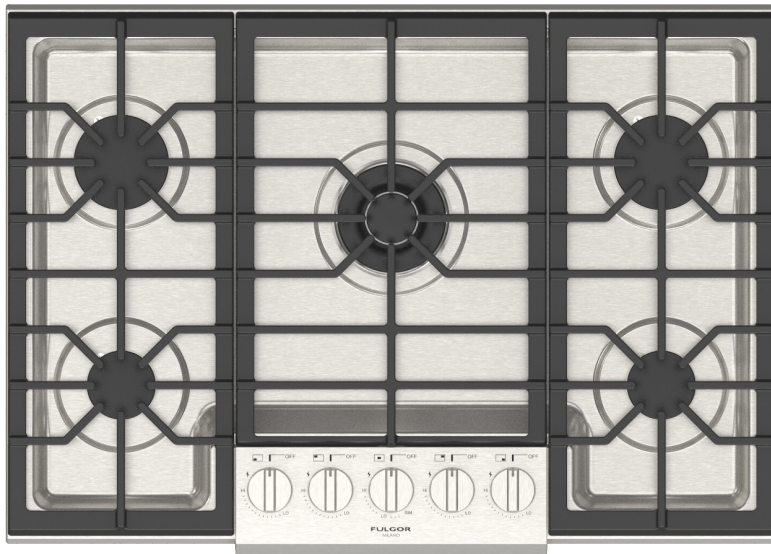

PRO COOKTOP 30"

CODE ID

30" DISTINTO GAS COOKTOP

F4PGK305S1

-  Aluminum Burners
-  1 Central Dual Burner
-  Heavy Duty Grates
-  Continuous Grate Surface
-  Heavy Duty Control Panel

SPECIFICATIONS

COOKING SURFACE

- 3 Heavy duty continuous cast iron grates
- Heavy Gauge 304 Stainless Steel Burner Bowl
- 1 Aluminum Dual Flame Burner with 20.000 BTU Max (NG)
- 2 Aluminum Rapid Burners with 10.500 BTU Max (NG)
- 2 Aluminum Semi-rapid Burners with 8.000 BTU Max (NG)
- Heavy duty control panel
- Large cooking area
- Full pot stability
- Natural Gas (LP Convertible)