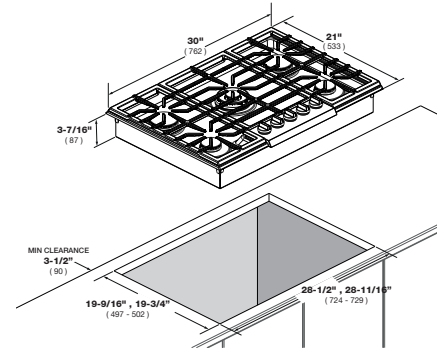

OPTIONAL ACCESSORIES

- FMWOK Wok ring
- FMSIM Simmer plate

NOTE:

Wok ring (FMWOK) to be used with centre burner only.

DISTINTO

PRO GAS COOKTOP

CODE ID	30" PRO GAS COOK TOP F4PGK305S1	
Finish	Stainless Steel	
CONTROL PANEL		
Control Type	Knobs	
COOKTOP		
Type	GAS (NG or LP)	
Cooking Surface	Matte Black Enamel	
GAS COOKTOP FEATURES		
Electric Re-ignition system	•	
Flame-out sensing	•	
Dual Crown Brass Burner	•	
Simmer Plate	Optional	
Small Pot Insert (for single burners only)	Optional	
Wok Ring (for dual burner only)	Optional	
Heavy Duty Cast Iron Grates	2	
Cooking Zones	5	
Burners types	Aluminum Dual Flame/Simmer Burner	
Power (Max/Min) (Front-L)	8000 (BTU/h) - 2345W / 1300 (BTU/h) - 382W	
Power (Max/Min) (Rear-L)	10500 (BTU/h) - 3080W / 2200 (BTU/h) - 645W	
Power (Max/Min) (Center)	20000 (BTU/h) - 5880W / 750 (BTU/h) - 220W	
Power (Max/Min) (Rear-R)	10500 (BTU/h) - 3080W / 2200 (BTU/h) - 645W	
Power (Max/Min) (Front-R)	8000 (BTU/h) - 2345W / 1300 (BTU/h) - 382W	
DIMENSIONS/WEIGHT		
Overall dim - Width	30"	762 mm
Overall dim - Height	3 - 7/16"	87 mm
Overall dim - Depth	21"	533 mm
Cut-out - Width (min - max)	28" - 1/2 , 28" - 11/16	724 mm - 729 mm
Cut-out - Height (min)	3 - 3/8"	87 mm
Cut-out - Depth (min - max)	19" - 9/16 , 19" - 3/4	497 mm - 502 mm
Gross Weight	61 lbs	27.5 kg
POWER / RATINGS (120 V, 60 HZ)		
Amps	0.1A	
Max Power	57000 (BTU/h) - 16730W	
Power Cable	Nema 5-15P	
INSTRUCTIONS FOR USE		
Use & Care Manual / Installation Manual	English / French / Spanish	