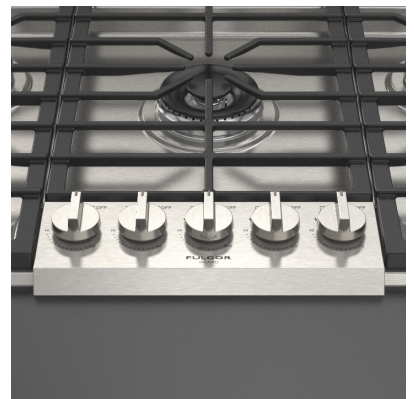

PRO COOKTOP 30"

CODE ID

30" DISTINTO GAS COOKTOP

F4PGK305S1

-  Aluminum Burners
-  1 Central Dual Burner
-  Heavy Duty Grates
-  Continuous Grate Surface
-  Heavy Duty Control Panel

SPECIFICATIONS

COOKING SURFACE

- 3 Heavy duty continuous cast iron grates
- Heavy Gauge 304 Stainless Steel Burner Bowl
- 1 Aluminum Dual Flame Burner with 20.000 BTU Max (NG)
- 2 Aluminum Rapid Burners with 10.500 BTU Max (NG)
- 2 Aluminum Semi-rapid Burners with 8.000 BTU Max (NG)
- Heavy duty control panel
- Large cooking area
- Full pot stability
- Natural Gas (LP Convertible)