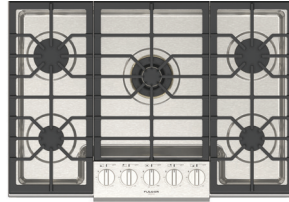

PRO COOKTOP 30"

CODE ID

30" DISTINTO GAS COOKTOP

F4PGK305S1

-  Aluminum Burners
-  1 Central Dual Burner
-  Heavy Duty Grates
-  Continuous Grate Surface
-  Heavy Duty Control Panel

SPECIFICATIONS

COOKING SURFACE

OPTIONAL ACCESSORIES

- FMWOK Wok ring
- FMSIM Simmer plate

NOTE:

Wok ring (FMWOK) to be used with centre burner only.

DISTINTO

PRO GAS COOKTOP

CODE ID	30" PRO GAS COOK TOP F4PGK305S1	
Finish	Stainless Steel	
CONTROL PANEL		
Control Type	Knobs	
COOKTOP		
Type	GAS (NG or LP)	
Cooking Surface	Matte Black Enamel	
GAS COOKTOP FEATURES		
Electric Re-ignition system	•	
Flame-out sensing	•	
Dual Crown Brass Burner	•	
Simmer Plate	Optional	
Small Pot Insert (for single burners only)	Optional	
Wok Ring (for dual burner only)	Optional	
Heavy Duty Cast Iron Grates	2	
Cooking Zones	5	
Burners types	Aluminum Dual Flame/Simmer Burner	
Power (Max/Min) (Front-L)	8000 (BTU/h) - 2345W / 1300 (BTU/h) - 382W	
Power (Max/Min) (Rear-L)	10500 (BTU/h) - 3080W / 2200 (BTU/h) - 645W	
Power (Max/Min) (Center)	20000 (BTU/h) - 5880W / 750 (BTU/h) - 220W	
Power (Max/Min) (Rear-R)	10500 (BTU/h) - 3080W / 2200 (BTU/h) - 645W	
Power (Max/Min) (Front-R)	8000 (BTU/h) - 2345W / 1300 (BTU/h) - 382W	
DIMENSIONS/WEIGHT		
Overall dim - Width	30"	762 mm
Overall dim - Height	3 - 7/16"	87 mm
Overall dim - Depth	21"	533 mm
Cut-out - Width (min - max)	28" - 1/2 , 28" - 11/16	724 mm - 729 mm
Cut-out - Height (min)	3 - 3/8"	87 mm
Cut-out - Depth (min - max)	19" - 9/16 , 19" - 3/4	497 mm - 502 mm
Gross Weight	61 lbs	27.5 kg
POWER / RATINGS (120 V, 60 HZ)		
Amps	0.1A	
Max Power	57000 (BTU/h) - 16730W	
Power Cable	Nema 5-15P	
INSTRUCTIONS FOR USE		
Use & Care Manual / Installation Manual	English / French / Spanish	