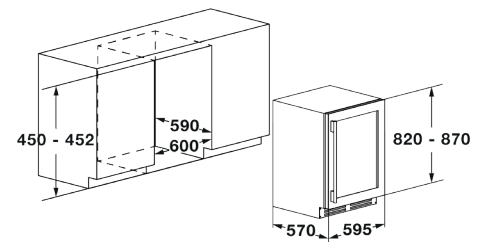

STANDARD ACCESSORIES

4 Sliding Beech Wood Shelves
including a Champagne Shelf (5 bottles).
1 Fixed Bottom Shelf

STAINLESS STEEL
FWC 8200 U TC BKX

BLACK GLASS
FWC 8200 U TC GBK

WINE CELLAR

WINE CELLAR 82

FWC 8200 U TC...	
Type	Wine cellar
Installation	Under counter
Bottles capacity up to no. (Ø 76 mm)	39
Door finishing	Stainless steel Black glass
Reversible door opening	•
PERFORMANCE	
Cooling system	Dynamic
Temperature zones	2
Adjustable temperature ° C (upper zone)	From +5 To +20
Adjustable temperature ° C (Lower zone)	From +5 To +20
Energy efficiency class	G
Anti-vibration system	•
Anti-condensation system	•
Climate class	SN-T
Sound level dB (A) re1pW	38
CONTROL SYSTEM	
Electronic control	•
Touch digital display	•
Automatic dual circuit hot/cold	•
Control indicator light	•
ACCESSORIES	
Anti-UV insulating glass	•
Light type / no.	LED
Wood shelf no./type	4 / Beech
Shelf for champagne (5 bottles)	•
Sliding shelves	4
ELECTRICAL FEATURES	
Max power input at 220 V	160W
Power supply (V / Hz)	220-240 / 50
Schuko plug	•
DIMENSIONS	
Height mm	820 / 870
Width mm	595
Depth mm	570
Built-in compartment (HxWxD) mm	(da 825 a 875)x600x595