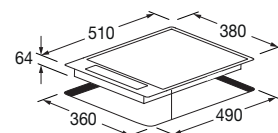

Induction hob 40

CPH 402 ID TC X/2

- Touch control and digital display
- Stainless steel finish
- 2 independent cooking zones
- Digital power level indicator
- Timer for each zone
- Booster

Features

The hob features a 1 mm thick edge. This way, it can be flush-mounted or semi-flush-mounted on the kitchen's countertop. The touch control and digital display make it easy to choose the cooking settings.

STAINLESS STEEL
CPH 402 ID TC X/2
EAN 8019801008858

COMBISET

STEEL INDUCTION HOBS

CPH 402 ID TC X/2	
Type / Finish	2 induction / Stainless Steel cooking areas
PERFORMANCE	
Ø 180	1400 W
Ø 160	1400 W
Max electrical power (W)	2800 W
FEATURES	
Operating system / Digital display	Touch control / •
AUTO cooking	•
Timer up to 99 minutes	•
Power levels no.	9 + P
Keypad lock / Residual heat detector	• / •
ACCESSORIES	
Scraper	•
Power cord / Schuko plug	• / •
DIMENSIONS	
Product (W x H x D) mm	380 x 64 x 510
Built-In Cut Out (W x D) mm	360 x 490