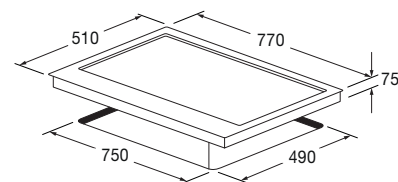

Features

The 75 cm hob features a 1 mm thick edge. This way, it can be flush-mounted or semi-flush-mounted on the kitchen's countertop. It has 5 burners, including a central Wok (4.0 kW) and a Stop-Gas detection system. It comes with a cast iron Wok adapter.

SATIN-FINISH STAINLESS STEEL

CPH 765 GWK X

EAN 8019801011056