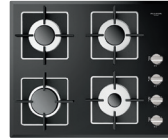

Gas hob 60

FCH 604 G BK

- Electric ignition under the knob
- Black Glass finish
- Bevelled finish perimeter
- Metal knobs with stainless steel finish
- Burners with brass flame spreader
- Single cast iron grates

Features

This hob has a bevelled glass surface and features 4 burners. This hob comes with Stop-Gas safety system. The cast iron grates are designed to provide stability to every cooking zone.

It comes with a cast iron Wok adapter and a Cast Iron Small adapter.

BLACK GLASS
FCH 604 G BK
EAN 8019801017850

GAS HOBS

GLASS GAS HOBS

FCH 604 G BK	
Type	4 cooking zones
Finish	Black Glass
Grids	Cast-iron
PERFORMANCE	
Front RH	1000 W
Rear RH	1750 W
Front Centre RH	-
Rear Centre RH	-
Front Centre LH	3000 W
Front LH	1750 W
Rear LH	-
FEATURES	
Knob regulation / type	• / Metal knobs
Electric ignition under the knob	•
Gas safety	•
Gas types	NG / LPG
ACCESSORIES	
Wok adapter	•
Adapter for small pans	•
POWER RATING	
Voltage / Frequency (V - Hz)	220 - 240 V; 50 - 60 Hz
Power cord / Plug	• / Schuko
DIMENSIONS	
Width (mm)	580
Height (mm)	55
Depth (mm)	510
Built-In Cut Out (W x D) mm	560 x 490