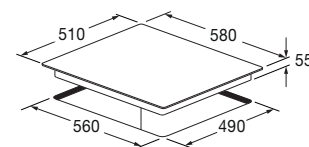

Gas hob 60

FCH 604 G BK

- Electric ignition under the knob
- Black Glass finish
- Bevelled finish perimeter
- Metal knobs with stainless steel finish
- Burners with brass flame spreader
- Single cast iron grates

Features

This hob has a bevelled glass surface and features 4 burners. This hob comes with Stop-Gas safety system. The cast iron grates are designed to provide stability to every cooking zone.

It comes with a cast iron Wok adapter and a Cast Iron Small adapter.

BLACK GLASS
FCH 604 G BK
EAN 8019801017850