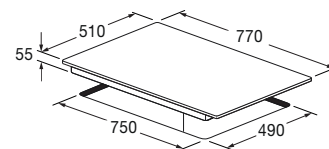

Gas hob 75

FCH 775 G WK BK

- Electric ignition under the knob
- Black Glass finish
- Bevelled finish perimeter
- Metal knobs with stainless steel finish
- Burners with brass flame spreader
- Brass wok burner
- Single cast iron grates

Features

This hob has a bevelled glass surface and features 5 burners, including a brass Wok (4.0 kW) with DUAL regulation (at the hob's centre). This hob comes with Stop-Gas safety system. The cast iron grates are designed to provide stability to every cooking zone. It comes with a cast iron Wok adapter and a Cast Iron Small adapter.

BLACK GLASS
FCH 775 G WK BK
EAN 8019801017829