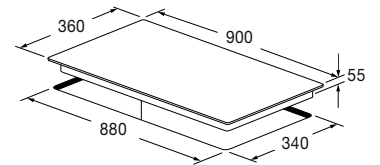

In-line induction hob 90

FCHL 904 ID TS BK

- Touch Slider controls
- Black Glass Ceramic finish
- 4 in-line cooking zones (2 horizontal bridge zones)
- 9 power levels + Booster
- Automatic pre-heating function
- Pre-Set: 40°
- Power limit (optional)
- Timer

It also comes with a surface cleaning scraper.

BLACK GLASS CERAMIC
FCHL 904 ID TS BK
EAN 8019801032334

INDUCTION HOBS

GLASS-CERAMIC INDUCTION HOBS

FCHL 904 ID TS BK	
Type	4 in-line cooking zones
Finish	Black Glass Ceramic
INDUCTION PERFORMANCE	
Octa Bridge N. Pot. MIN / MAX	2 Horizontal 2100 / 3000 W
Max electrical power (W)	7360 W
GAS BURNER PERFORMANCE	
Brass WOK DUAL burner	-
Cast iron grate	-
FEATURES	
Operating system	Slider Touch
AUTO cooking / Timer	• / •
Residual heat detector (H)	•
Keypad lock	•
Power levels no.	9 + P
Digital display	•
Electric ignition under the gas burner knob	-
Gas safety / Double regulation	-
ACCESSORIES	
Scraper	•
Moka Reducer	-
Wok Reducer	-
Power cord	•
DIMENSIONS	
Dim. Product (W x H x D) mm	900 x 55 x 400
Built-In Cut Out (W x D) mm	860x380