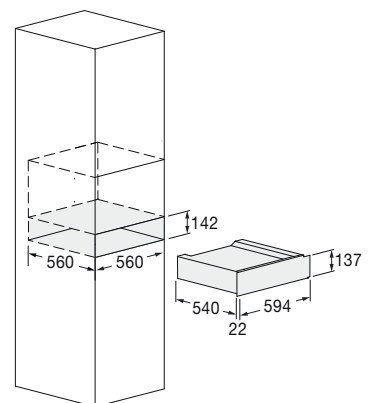

Warming drawer 15

FCLWD 150 BK

- Deep Black Glass finish
- 15 cm high front panel
- Push-to-open system
- Fully removable
- Ventilated
- Warm food function
- Defrosting
- Leavening
- Slow cooking up to 70 °C
- Dishes and coffee cups pre-heating

Features

The drawer features internal ventilation, an adjustable thermostat (from 30 °C to 70 °C) and an operation indicator light. This appliance comes with an anti-slip rubber mat. Moreover, it can be combined with other products from the 45 cm and 60 cm range

DEEP BLACK GLASS
FCLWD 150 BK
EAN 8019801023196

DRAWER

WARMING DRAWER 15

FCLWD 150 BK		
Finish	Deep Black Glass	
Type / Interiors: enamelled / other	Warming drawer / Anti-slip rubber bottom	
PERFORMANCE		
	Maximum temperature 70 °C	Low-temperature cooking (slow cooking)
	Leavening	Plates and dish heating
CONTROLS		
	On/off key	Thermostat 30 °C - 70 °C
	Internal ventilation	Operation indicator
	Push-to-open door	Dark front panel
POWER RATING		
	Max power absorbed 400 W	Power supply (V - Hz) 220 - 240 V; 50-60 Hz
	Power cord	Plug (Schuko)
DIMENSIONS		
	Product (W x H x D) 594 x 137 x 562 mm	Built-In Cut Out (W x H x D) 560 x 142 x 560 mm