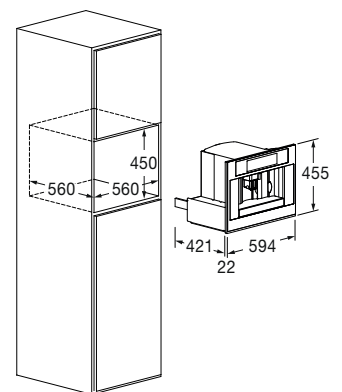

Built-In Coffee machine 45

FCM 4500 TF BK

- Black Glass finish
- 30 functions
- TFT touch control display
- Automatic programs
- Coffee bean container (200 g)
- Integrated and adjustable grinding
- Milk container
- Water container (1.8 l)
- Removable hot water dispenser
- Liquid collection container
- Five types of cup

BLACK GLASS
FCM 4500 TF BK
EAN 8019801025077

PLANO

COFFEE MACHINE 45

FCM 4500 TF BK	
Type	Coffee machine
Finish	Black Glass
PERFORMANCE	
Total functions no. / Operating system	30 / Full Touch TFT
Automatic functions	Coffee, steam, hot water
Energy efficiency	A
Annual energy consumption (kWh)	45
Water / coffee container capacity	1.8 L / 200 g
Coffee grinder with 13 regulation levels	•
Coffee cups no.	2
	Height-adjustable (80-100 mm) coffee dispenser
	Retractable dispenser for steam and hot water
	Compartment LED lighting
	Automatic descaling program
Integrated cleaning program	•
Milk container (0.75 l)	•
Drip tray	•
Anti-scale filter indicator / water reserve indicator	• / •
Residual emptying indicator	•
Telescopic rails	•
POWER RATING	
Max electrical power (W)	1350 W
Voltage / Frequency (V - Hz)	220 - 240 V; 50 - 60 Hz
Power cord / Plug	• / Schuko
Pump pressure (bar)	15
DIMENSIONS	
Product (W x H x D) mm	594 x 455 x 443
Built-In Cut Out (W x H x D) mm	560 x 450 x 560
Professional Product (W x H x D) mm	758 x 476 x 476
Pro Built-In Cut Out (W x H x D) mm	722 x 463 x 610