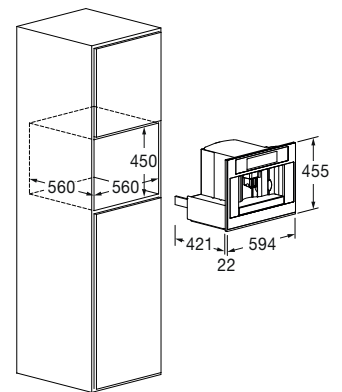

Built-In Coffee machine 45

FCM 4500 TF WH

- White Glass finish
- 30 functions
- TFT touch control display
- Automatic programs
- Coffee bean container (200 g)
- Integrated and adjustable grinding
- Milk container
- Water container (1.8 l)
- Removable hot water dispenser
- Liquid collection container
- Five types of cup

WHITE GLASS
FCM 4500 TF WH
EAN 8019801030675

PLANO

COFFEE MACHINE 45

FCM 4500 TF WH	
Type	Coffee machine
Finish	White Glass
PERFORMANCE	
Total functions no. / Operating system	30 / Full Touch TFT
Automatic functions	Coffee, steam, hot water
Energy efficiency	A
Annual energy consumption (kWh)	45
Water / coffee container capacity	1.8 L / 200 g
Coffee grinder with 13 regulation levels	•
Coffee cups no.	2
	Height-adjustable (80-100 mm) coffee dispenser
	Retractable dispenser for steam and hot water
	Compartment LED lighting
	Automatic descaling program
Integrated cleaning program	•
Milk container (0.75 l)	•
Drip tray	•
Anti-scale filter indicator / water reserve indicator	• / •
Residual emptying indicator	•
Telescopic rails	•
POWER RATING	
Max electrical power (W)	1350 W
Voltage / Frequency (V - Hz)	220 - 240 V; 50 - 60 Hz
Power cord / Plug	• / Schuko
Pump pressure (bar)	15
DIMENSIONS	
Product (W x H x D) mm	594 x 455 x 443
Built-In Cut Out (W x H x D) mm	560 x 450 x 560
Professional Product (W x H x D) mm	758 x 476 x 476
Pro Built-In Cut Out (W x H x D) mm	722 x 463 x 610