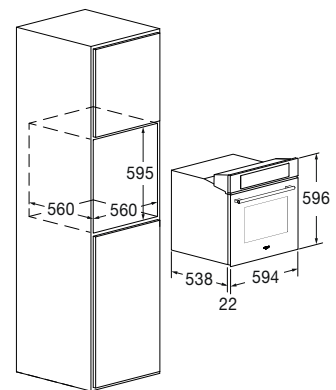

Features

The control panel has different functions, including preset cooking functions and the possibility to modify the recipes. With the Meat Probe, you can obtain perfect results because it allows you to monitor the cooking progress by measuring the food core temperature.

This product comes with the following accessories: two sets of telescopic rails, a Meat Probe, an enamelled tray, a flat rack, a rotisseries kit and an enamelled AirFry tray.

WHITE GLASS
FCO 6215 TEM WH
EAN 8019801027668