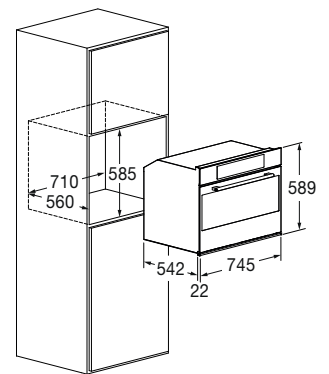

Features

The control panel has different functions, including preset cooking functions and the possibility to modify the recipes.

With the Meat Probe, you can obtain perfect results because it allows you to monitor the cooking progress by measuring the food core temperature. This product comes with the following accessories: two sets of telescopic rails, a Meat Probe, an enamelled tray, a flat rack, a rotisseries kit and an enamelled AirFry tray.

BLACK GLASS
FCO 7515 TEM BK
EAN 8019801023431

PLANO

MULTIFUNCTION OVEN 75

FCO 7515 TEM BK	
Type	Electronic multifunction
Finish	Black Glass
Interiors: enamelled / other	Ultra Black Piro / -
FEATURES	
Efficiency class	A +
Capacity (litres)	89 L
Forced cooling	•
Functions no.	16
PERFORMANCE	
Max cooking temperature	250 °C
AirFry (oven-frying)	•
Assisted cleaning (CLEAN) / Pyrolysis	• / -
CONTROLS	
Operating system	Creative Extended
Pre-loaded and editable recipes	•
Auto power off	•
Booster	•
Meat probe	•
SAFETY	
Cool-touch door / no. of glass panes	• / 3
SOFT CLOSING door	•
ACCESSORIES	
Lighting (Halogen, 20 W) no.	2
Set of telescopic rails no.	2
Trays no. / type	1 / enamelled
Enamelled AirFry trays no.	1
Flat racks no.	1
Rotisserie kit	•
POWER RATING	
Max electrical power (W)	3500 W
Voltage / Frequency (V - Hz)	220 - 240 V; 50 - 60 Hz
Power cord	•
Plug	Schuko
DIMENSIONS	
Width (mm)	745
Height (mm)	589
Depth (mm)	564
Built-In Cut Out (W x H x D) mm	710 x 585 x 560