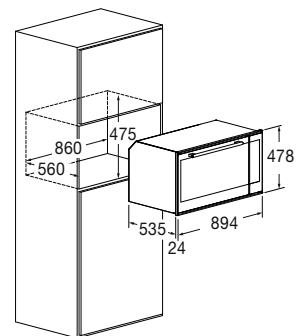

Features

The control panel has different functions, including preset cooking functions and the possibility to modify the recipes.

With the Meat Probe, you can obtain perfect results because it allows you to monitor the cooking progress by measuring the food core temperature. This product comes with the following accessories: two sets of telescopic rails, a Meat Probe, an enamelled tray, a flat rack, a rotisseries kit and an enamelled AirFry tray.

BLACK GLASS
FCO 9013 TM BK/2
EAN 8019801030378

PLANO

MULTIFUNCTION OVEN 90X48

FCO 9013 TM BK/2	
Type	Electronic multifunction
Finish	Black Glass
Interiors: enamelled / other	Ultra Black Piro / -
FEATURES	
Efficiency class	A +
Capacity (litres)	89 L
Forced cooling	•
Functions no.	16
PERFORMANCE	
Max cooking temperature	250 °C
Interior dual convection	-
Assisted cleaning (CLEAN)	•
CONTROLS	
Operating system	Creactive Extended
AirFry (oven-frying)	•
Pre-loaded and editable recipes	•
Auto power off	•
Booster	•
Meat probe	•
SAFETY	
Door lock	-
Cool-touch door / no. of glass panes	• / 3
SOFT-CLOSING DOOR	•
ACCESSORIES	
Lighting (Halogen, 20 W) no.	2
Set of telescopic rails no.	2
Trays no. / type	1 / enamelled
Enamelled AirFry trays no.	1
Flat racks no.	1
Rotisserie kit	•
POWER RATING	
Max electrical power (W)	3500 W
Voltage / Frequency (V - Hz)	220 - 240 V; 50 - 60 Hz
Power cord	•
Plug	Schuko
DIMENSIONS	
Width (mm)	894
Height (mm)	478
Depth (mm)	559
Built-In Cut Out (W x H x D) mm	860 x 475 x 560