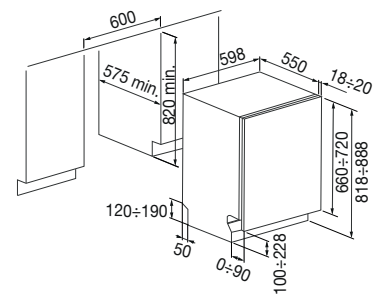

## Fully Integrated 60

FDW 82103

- Concealed
- Variable fulcrum hinges
- 10 washing programs
- 13 place settings
- Half load option
- Delayed start
- 3 racks with handles + cutlery tray
- 3-level upper rack regulation
- Washing temperatures: 45 °C ÷ 70 °C
- End-of-cycle door release
- Energy class F (ex A+) - Efficiency class A

# DISHWASHING

DISHWASHER

FDW 9093.1	
Type	Integrated
<b>ENERGY CONSUMPTION</b>	
Efficiency class	B
Washing efficiency class	A
Drying efficiency class	A
Water consumption (litre / cycle)	9 L
Estimated annual energy consumption (Kwh)	230
Estimated annual water consumption (litres)	2520 L
Sound level dB (A) re 1pW	44
<b>MAIN FEATURES</b>	
Max place setting no. / IEC	13
Electronic control	•
Delayed start (hours)	0 - 24
Door opening system	Standard
Interior light	•
End-of-cycle detection floor buzzer / light	• / •
Multi-tablet arrangement	•
Drying with door auto opening	•
Cold/hot water supply (max 60°C)	• / •
<b>FUNCTIONS AND PERFORMANCE</b>	
Washing temperatures (°C)	38°-45°-50°-55°-65°-70°-75°
Washing programs no.	10
Fast cycles	-
Auto 45 - 65°C	•
Half load (for all programs)	Distributed with option
Intensive pan washing (SUPER)	•
Drying system	With residual heat
<b>SAFETY SYSTEM</b>	
AcquaStop	•
No salt indicator	•
No rinse aid indicator	•
Water softener adjustable from 0 to 90 ° dF	•
<b>POWER RATING</b>	
Voltage / Frequency (V - Hz)	220 - 240 / 50
Power cord (m)	1.4
Plug	•
<b>WEIGHT, DIMENSIONS, INSTALLATION</b>	
Net weight (kg)	45
Height (mm)	858 - 908
Width (mm)	598
Depth (mm)	577
Door regulation	860 variable fulcrum with regulation
Built-In Cut Out (W x H x D) mm	600 x 860 x 575
Rear feet front regulation	•