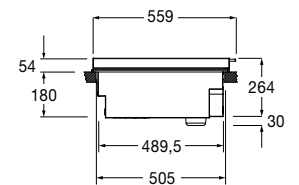

## Low lid 1000

FOBQ LL 1000 MBK

- Matte Black finish
- Steel flat knob

NOTE: In the image, other than seeing the lid also the BBQ is shown (sold separately)

MATTE BLACK  
FOBQ LL 1000 MBK  
EAN 8019801021901

# BBQ

BARBECUE GAS 1000

FOBQ LL 1000 MBK	
Type	Low lid
Finish	Matte Black
<b>FEATURES</b>	
Knob material / no.	-
Teppanyaki (material)	-
Grates (material) / Tubular burners	- / -
Inner tub	-
Steel knob	•
Supply	-
Grates no.	-
Gastronorm liquid-collection tray	-
Heating grid	-
Total gas burner power	-
Electronic ignition	-
Battery ignition	-
Thermometer	-
Gas types	-
<b>DIMENSIONS</b>	
Cooking zone width (mm)	-
Width (mm)	920 x 54 x 559
Built-In Cut Out (W x H x D) mm	-