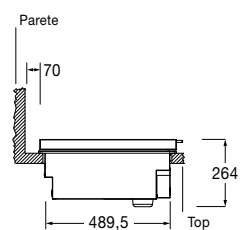

## Low lid 1000

FOBQ LL 1000 MBK

- Matte Black finish
- Steel flat knob

NOTE: In the image, other than seeing the lid also the BBQ is shown (sold separately)

MATTE BLACK  
FOBQ LL 1000 MBK  
EAN 8019801021901

# BBQ

BARBECUE GAS 1000

FOBQ LL 1000 MBK	
Type	Low lid
Finish	Matte Black
<b>FEATURES</b>	
Knob material / no.	-
Teppanyaki (material)	-
Grates (material) / Tubular burners	- / -
Inner tub	-
Steel knob	•
Supply	-
Grates no.	-
Gastronorm liquid-collection tray	-
Heating grid	-
Total gas burner power	-
Electronic ignition	-
Battery ignition	-
Thermometer	-
Gas types	-
<b>DIMENSIONS</b>	
Cooking zone width (mm)	-
Width (mm)	920 x 54 x 559
Built-In Cut Out (W x H x D) mm	-