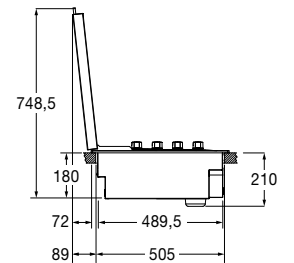

## Low lid 1000

FOBQ LL 1000 MBK

- Matte Black finish
- Steel flat knob

NOTE: In the image, other than seeing the lid also the BBQ is shown (sold separately)

MATTE BLACK  
FOBQ LL 1000 MBK  
EAN 8019801021901

# BBQ

BARBECUE GAS 1000

FOBQ LL 1000 MBK	
Type	Low lid
Finish	Matte Black
<b>FEATURES</b>	
Knob material / no.	-
Teppanyaki (material)	-
Grates (material) / Tubular burners	- / -
Inner tub	-
Steel knob	•
Supply	-
Grates no.	-
Gastronorm liquid-collection tray	-
Heating grid	-
Total gas burner power	-
Electronic ignition	-
Battery ignition	-
Thermometer	-
Gas types	-
<b>DIMENSIONS</b>	
Cooking zone width (mm)	-
Width (mm)	920 x 54 x 559
Built-In Cut Out (W x H x D) mm	-