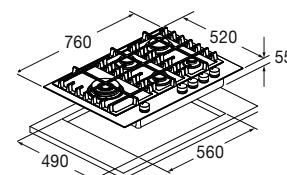

Features

The 75 cm hob has a unique and exclusive design and features a black or white glass finish, metal knobs with a ring nut, and 5 brass burners with a flame spreader. Wok (4.0 kW) on the left-hand side. The provided cast iron continuous grates ensure maximum safety and comfort when moving the pans from one burner to another.

Moreover, safety is ensured by a thermocouple system that stops accidental gas leaks.

It comes with a cast iron wok adapter.

BLACK GLASS
FPH 755 G WK BKG
EAN 8019801032471

GAS HOBS

GLASS GAS HOBS

FPH 755 G WK BKG	
Type	Gas hob 75
Finish	Black Glass
GAS BURNER PERFORMANCE	
Front RH	1000 W
Rear RH	3000 W
LH wok	4000 W
Front LH	-
Rear LH	-
Front centre	1750 W
Rear centre	1750 W
CONTROLS - FEATURES	
Knob regulation	•
Electric ignition under the knob	•
Gas safety	•
Cast-iron grids / Burners - brass ring	• / 5
ACCESSORIES	
Wok adapter	•
POWER RATING	
Voltage / Frequency (V - Hz)	220 - 240 V; 50 - 60 Hz
Power cord	•
Plug	Schuko
DIMENSIONS	
Width (mm)	760
Height (mm)	55
Depth (mm)	520
Built-In Cut Out (W x D) mm	560 x 490